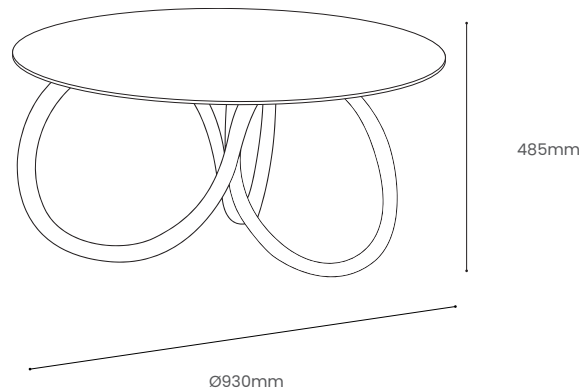

## Product Specification

Hylo Coffee Table – Ash

Showcasing the eternal beauty of sustainable design, the circular Hylo Coffee Table is a seamless blend of timeless style and nature’s forms.

Our iconic steam bent curves made of sustainably sourced ash, soar gracefully to converge, creating a robust foundation. Forming a seamless and fluid silhouette, this unique round coffee table is sure to catch the eye and ignite conversations. Topping this exceptional piece of sleek ash, inviting you to appreciate the natural beauty of timber, sitting proudly upon the curving wooden base - elevating the table’s elegance.

Iconic curves with a sustainable soul.

Product Type : Table	SKU	Wood types	Dimensions L x W x H (mm)		Weight (kg)	
			Unboxed	Boxed	Unboxed	Boxed
Hylo Coffee Table Ash	TR-HYLO-F-A-SLWD	Ash	Ø930 x 485	Ø964 x 504	13.25	-
Materials	Ash 				Other materials	
Finish	Finished with a blend of natural wax oils to give a protective, hardwearing and beautiful finish.					
Care information	<ul style="list-style-type: none"> <li>Finish: The blend of natural oils can take up to four weeks to harden fully. Because of this, particular care should be taken in the first few weeks after delivery before cleaning, see below.</li> <li>Care: Solid wood may expand and shrink with differences in temperature and humidity so take care not to place your furniture directly next to anywhere with excessive changes in temperature such as radiators and windows.</li> <li>Cleaning: To clean on a regular basis wipe the surface with a damp cloth before removing any moisture with a dry cloth. Wipe off anything that will stain straight away, eg red wine, balsamic vinegar, oil, tea, coffee, alcohol, etc. In the event of severe spillages and stains the surface can be lightly re-sanded and re-oiled - please talk to us or a professional furniture restorer before doing so.</li> </ul>					
Additional information	<ul style="list-style-type: none"> <li>Product care instructions included.</li> </ul>					