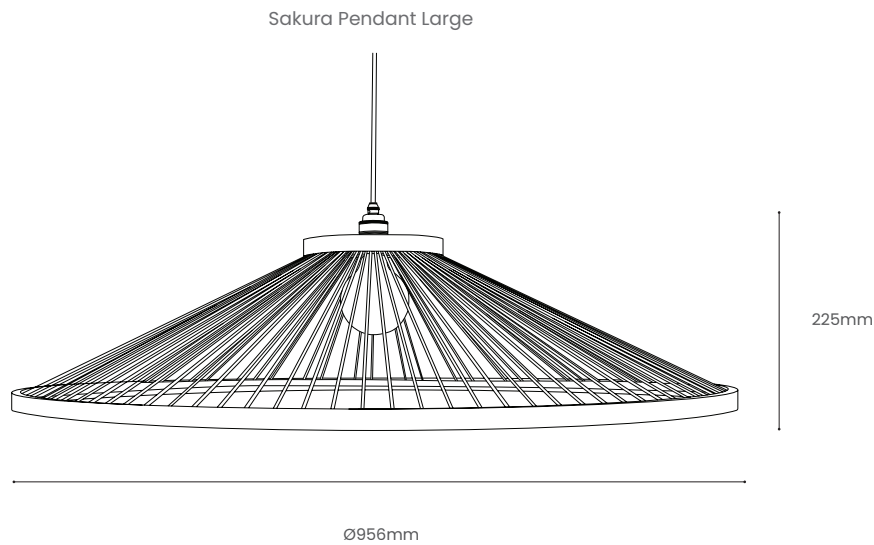

SAKURA PENDANT LARGE

Tom Raffield

Product Specification

The Atori Lighting Range embraces our love of Japandi aesthetics with its ethereal dowel designs, unique profiles, and mesmerising layers of light and shadow. Inspired by the Japanese expression 'Oubaitori,' each piece symbolises the unique journey of life, reminding us that the beauty of nature unfolds in its own time.

The Sakura Pendant Large showcases a striking triadic silhouette that draws awe from every angle. Delicate wooden dowels are thoughtfully aligned within two birch rings, swathed in sustainably sourced ash to create a unique design that ignites character in any space. Perfect for modern bedrooms, contemporary living rooms, this luxury pendant transforms light into a warm embrace, celebrating individuality through illumination.

Nurture light. Enrich your home.

Product Type : Pendant Light	SKU	Wood types	Dimensions L x W x H (mm)		Weight (kg)	
			Unboxed	Boxed	Unboxed	Boxed
Sakura Pendant Large	TR-SAKU-P-B-LRG	Birch & Ash	Ø956 x 225	Ø1000 x 200	1.25	3.65
Materials	Birch	Ash	Other materials			
			Birch ply hanging disk			
Finish	Non-toxic, hard wearing water based varnish - Satin					
Wiring kit option : 1	Black ceiling rose and brass bulb holder	Ceiling kit	Flex		Recommended light bulb	
		Ceiling rose: Ø100mm E27 (240v) / E26 (110v)	Flex colour: black fabric Flex length: 2m (Adjustable)		Max 25W LED	
Wiring kit option : 2	Brushed steel ceiling rose and bulb holder	Ceiling kit	Flex		Recommended light bulb	
		Ceiling rose: Ø100mm E27 (240v) / E26 (110v)	Flex colour: light grey fabric Flex length: 2m (Adjustable)		Max 25W LED	
Care information	Dusting your light regularly and with a light feather duster should keep your light looking clean, otherwise wipe with a damp cloth and remove any moisture with a dry cloth. Gentle furniture polishes can also be used.					
Additional information	- This light can be used with your existing E27/E26 pendant fitting. Suitable for use on 240v and 110v circuits. - A shade ring adaptor can be supplied so the light can be used on a bayonet (B22) pendant fitting. - Installation instructions included.