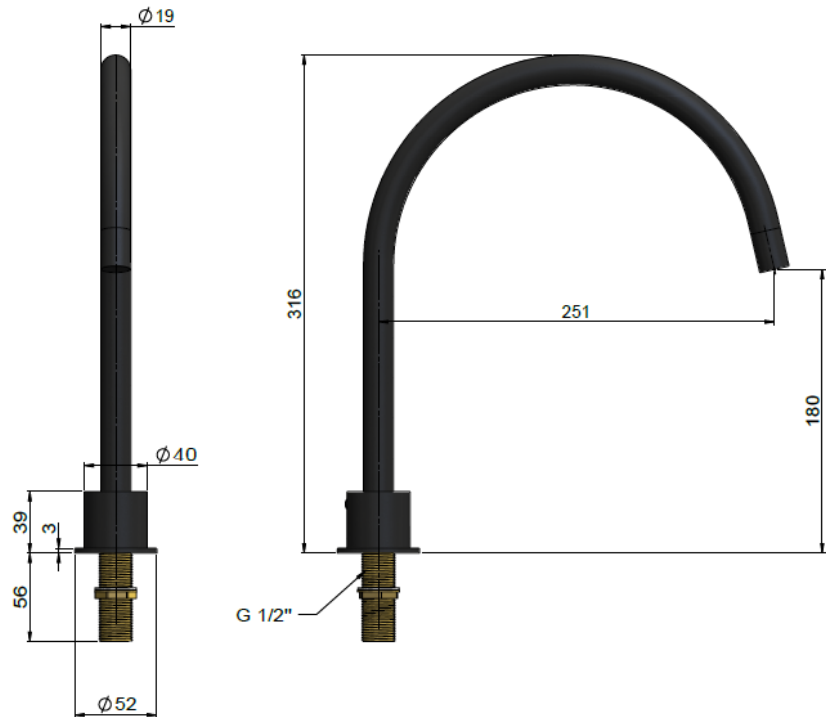

MS08 ROUND KITCHEN SPOUT

meir®

FEATURES

- Refer to the Meir website for warranty terms & conditions, and available finishes.
- Flow rate 7L p/m at 3 bar pressure.
- European components and cartridge
- Solid brass construction
- Box Weight 1kg
- 68mm long 1/2" threaded adapter included (for international regions only)

SPECIFICATIONS

FLOW RATE GRAPH

CREDENTIALS

- Watermark AS/NZS3718WMKA25013
- 4-star WELS rated
- 6.5 litres p/minute
- WELS registration No: T41582

EXPLODED VIEW

No.	PART NAME	Qty
1	O-ring	1
2	Basin Aerator	1
3	Spout	1
4	O-ring	1
5	Connector	1
6	O-ring	2
7	O-ring	2
8	Washer	1
9	Brass sleeve	1
10	O-ring	2
11	Wearing ring	1
12	Screw	1
13	Lock nut	1
14	Decorative Cover	1
15	Screw	1
16	Connector base	1
17	Back plate	1
18	O-ring	1
19	Connector	1
20	Flat Washer	1
21	Threaded tube	1
22	washer	1
23	Plastic Lock nut	1