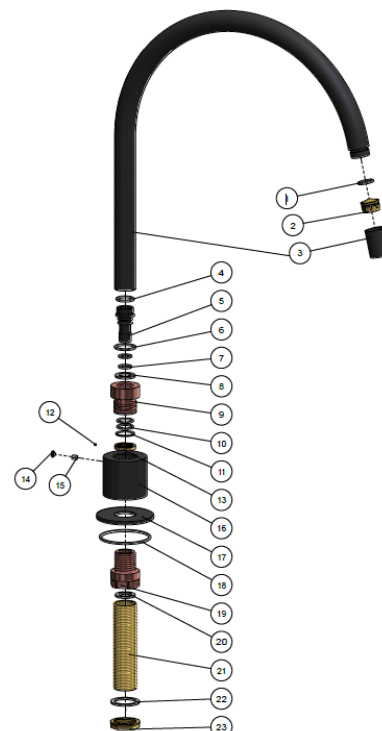

MS08 ROUND KITCHEN SPOUT

meir®

FEATURES

- Refer to the Meir website for warranty terms & conditions, and available finishes.
- Flow rate 7L p/m at 3 bar pressure.
- European components and cartridge
- Solid brass construction
- Box Weight 1kg
- 68mm long 1/2" threaded adapter included (for international regions only)

SPECIFICATIONS

FLOW RATE GRAPH

CREDENTIALS

- Watermark AS/NZS3718WMKA25013
- 4-star WELS rated
- 6.5 litres p/minute
- WELS registration No: T41582

EXPLODED VIEW

No.	PART NAME	Qty
1	O-ring	1
2	Basin Aerator	1
3	Spout	1
4	O-ring	1
5	Connector	1
6	O-ring	2
7	O-ring	2
8	Washer	1
9	Brass sleeve	1
10	O-ring	2
11	Wearing ring	1
12	Screw	1
13	Lock nut	1
14	Decorative Cover	1
15	Screw	1
16	Connector base	1
17	Back plate	1
18	O-ring	1
19	Connector	1
20	Flat Washer	1
21	Threaded tube	1
22	washer	1
23	Plastic Lock nut	1