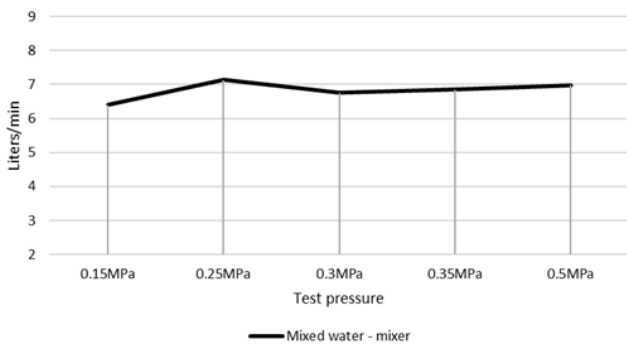

MS08 ROUND KITCHEN SPOUT

meir®

FEATURES

- Refer to the Meir website for warranty terms & conditions, and available finishes.
- Flow rate 7L p/m at 3 bar pressure.
- European components and cartridge
- Solid brass construction
- Box Weight 1kg
- 68mm long 1/2" threaded adapter included (for international regions only)

SPECIFICATIONS

FLOW RATE GRAPH

CREDENTIALS

- Watermark AS/NZS3718WMKA25013
- 4-star WELS rated
- 6.5 litres p/minute
- WELS registration No: T41582

EXPLODED VIEW

No.	PART NAME	Qty
1	O-ring	1
2	Basin Aerator	1
3	Spout	1
4	O-ring	1
5	Connector	1
6	O-ring	2
7	O-ring	2
8	Washer	1
9	Brass sleeve	1
10	O-ring	2
11	Wearing ring	1
12	Screw	1
13	Lock nut	1
14	Decorative Cover	1
15	Screw	1
16	Connector base	1
17	Back plate	1
18	O-ring	1
19	Connector	1
20	Flat Washer	1
21	Threaded tube	1
22	washer	1
23	Plastic Lock nut	1