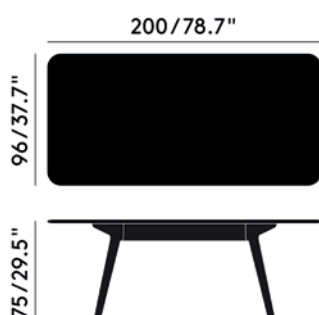

SLAB TABLE 200CM

Celebrating the natural beauty of oak, Slab is constructed in angular forms of inviting simplicity. Each piece has generous proportions, solid materiality and is softened with a gentle radius edge. Slab is made from solid oak, sourced from sustainably managed forests. The surface of the wood is deeply brushed to expose its natural grain. Slab tables come in different shapes and sizes.

Year of Design	2006
Product Weight	55.00kg
Certification	BS EN 15372: 2016 Level 2

BLACK

Code	WOT10BL-M1
Top Material	Solid Oak
Top Colour/Finish	Black, Brushed, Matte Lacquered
Base Material	Solid Oak
Base Colour/Finish	Black, Brushed, Matte Lacquered
Service Offer	Collection

NATURAL

Code	WOT10NA-M1
Top Material	Solid Oak
Top Colour/Finish	Natural, Brushed, Matte Lacquered
Base Material	Solid Oak
Base Colour/Finish	Natural, Brushed, Matte Lacquered
Service Offer	Collection

SLAB TABLE 240CM