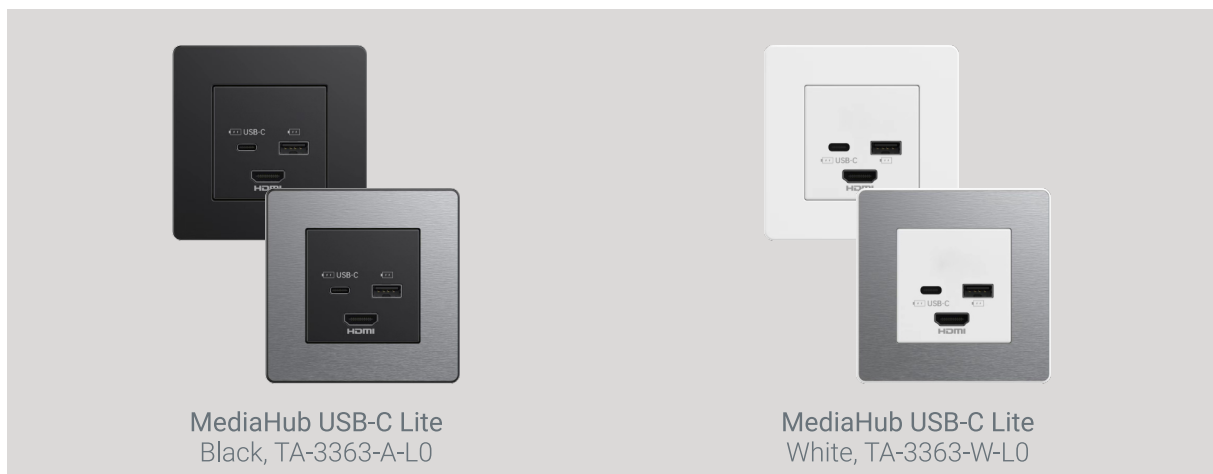

MediaHub Pro Lite TA-3363

- 4K@60Hz Video (HDMI/USB Type-C®).
- Auto TV Switching using HDMI-CEC.
- USB Type-C® PD Charging to 5V/3A.
- USB-A Charging to 5V/1.5A.
- Black or white finish.

The Ultimate in Hotel Guest Room Connectivity

The addition of USB-C to the MediaHub range means guests can charge their mobile phones and tablets and simultaneously display 4K video in the guest room TV. HDMI is also provided for guest devices without USB-C.

MediaHub USB-C Lite
Black, TA-3363-A-L0

MediaHub USB-C Lite
White, TA-3363-W-L0

MediaHub Pro Lite Specifications

Ports

- A** USB-C, 5V/3A PD charging and video.
- B** HDMI video.
- C** USB-A, 5V/1.5A charging. Optional passthrough.

Colors, Trims and Extenders

The MediaHub Pro Lite is available in black or white. Two trims are supplied to complement the MediaHub Pro Lite, one matching solid color and one with a brushed aluminum insert. Further trim options are available to order. MediaHub Pro Lite is also compatible with the extender trim to allow pairing with the popular PowerHub range.