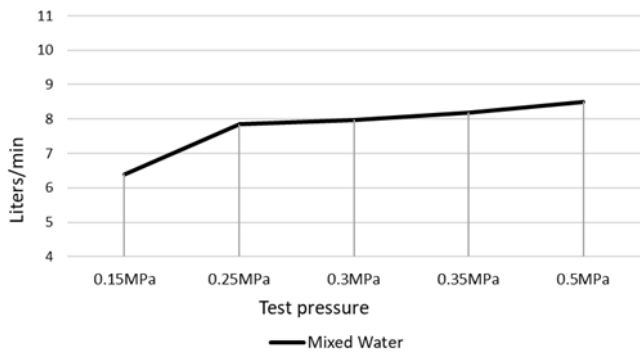

MP01S-B

3 FUNCTION HAND SHOWER

meir®

FEATURES

- Refer to the Meir website for warranty terms & conditions.
- Flow rate 8 L/min at 3 bar
- 3 spray functions
- ABS plastic construction
- Refer to the website for available finish colours.

FLOW RATE GRAPH

CREDENTIALS

- Watermark AS/NZS3718WMK268624
- 3-star WELS rated
- 9 litres p/minute
- WELS registration No: S17650