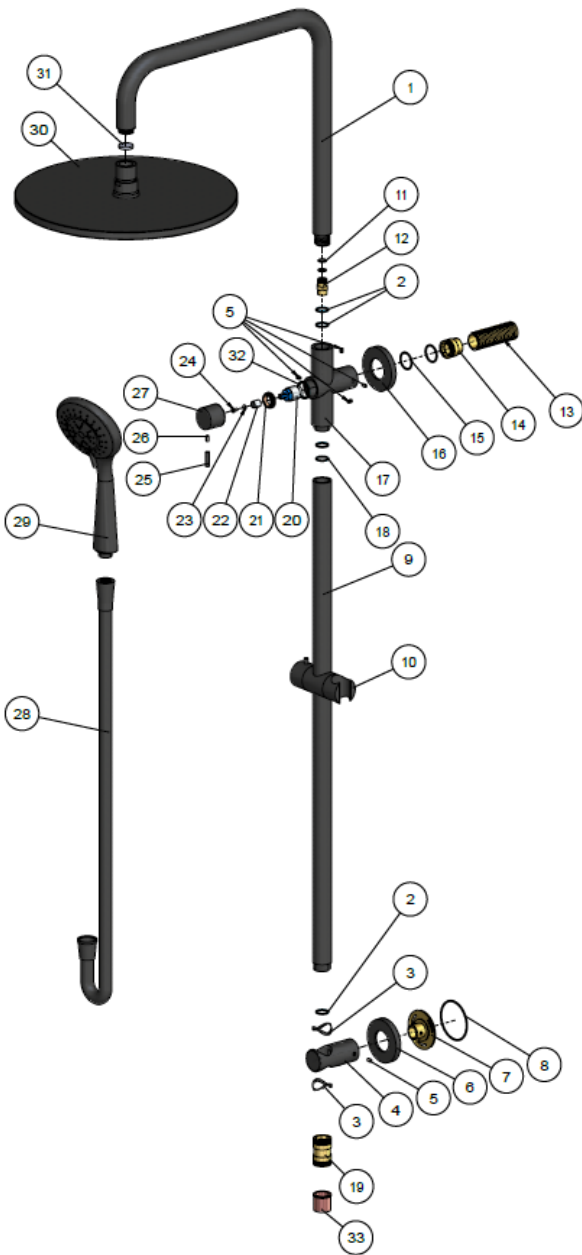

MZ0704

SHOWER RAIL SET

meir®

EXPLODED VIEW

No.	Part Name
1	Pipe
2	O-ring
3	Plastic Protection Ring
4	Retaining Bracket
5	Screw
6	Cover
7	Fixed Base
8	O-ring
9	Pipe
10	Sliding Bracket
11	O-ring
12	Connector
13	Threaded Adapter
14	Water Inlet Connector
15	O-Ring
16	Cover
17	Body
18	O-Ring
19	Connector
20	Diverter Cartridge
21	Nut
22	Connector
23	Washer
24	Screw
25	Handle Pin Lever
26	Screw
27	Handle
28	Shower Hose
29	Handle Shower
30	Shower Rose
31	Flow Controller
32	Wearing Ring
33	Check Valve