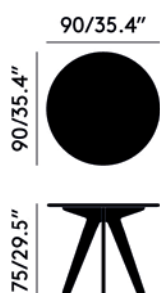

SLAB ROUND TABLE 90CM

Celebrating the natural beauty of oak, Slab is constructed in angular forms of inviting simplicity. Each piece has generous proportions, solid materiality and is softened with a gentle radius edge. Slab is made from solid oak, sourced from sustainably managed forests. The surface of the wood is deeply brushed to expose its natural grain. Slab tables come in different shapes and sizes.

Year of Design	2010
Year of Re-Design	2022
Product Weight	16.40kg
Certification	BS EN 15372: 2016 Level 2

BLACK

Code	SLRT01BL
Top Material	Solid Oak
Top Colour/Finish	Black, Brushed, Matte Lacquered
Base Material	Solid Oak
Base Colour/Finish	Black, Brushed, Matte Lacquered
Service Offer	New

NATURAL

Code	SLRT01NA
Top Material	Solid Oak
Top Colour/Finish	Natural, Brushed, Matte Lacquered
Base Material	Solid Oak
Base Colour/Finish	Natural, Brushed, Matte Lacquered
Service Offer	New