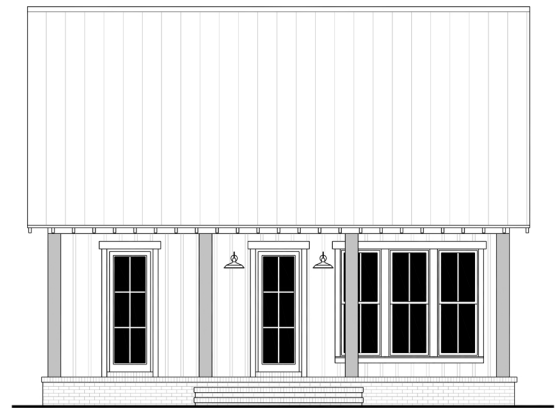

Designing Homes
HOUSE PLAN ZONE
 Building Relationships

Floor Plan

Rear Elevation

Knoll Top House Plan

960

- 🏠 960 Sq Ft.
- 🏠 1 Stories
- 🛏️ 2 Bedrooms
- 📏 30-0 Width
- 🚿 1 Bathrooms
- 📏 48-0 Depth

Phone: 601.336.3254 sales@hpzplans.com

<https://hpzplans.com/products/knoll-top-house-plan>