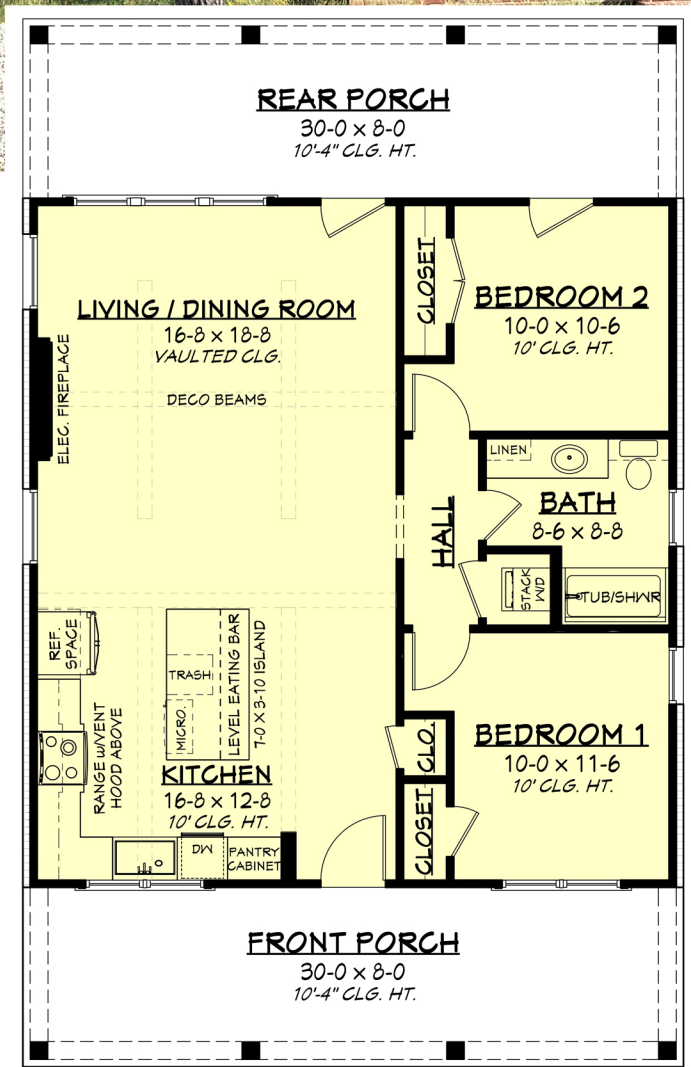

Designing Homes
HOUSE PLAN ZONE
 Building Relationships

Floor Plan

Rear Elevation

Knoll Top House Plan

960

- 🏠 960 Sq Ft.
- 🏠 1 Stories
- 🛏️ 2 Bedrooms
- 📏 30-0 Width
- 🚿 1 Bathrooms
- 📏 48-0 Depth

Phone: 601.336.3254 sales@hpzplans.com

<https://hpzplans.com/products/knoll-top-house-plan>