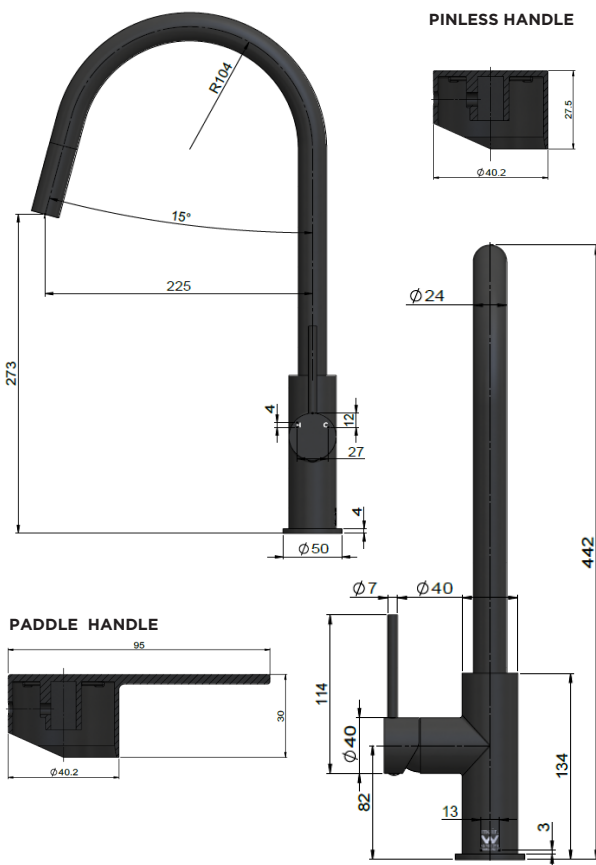

MK17

ROUND PULL OUT KITCHEN MIXER

meir®

HANDLE VARIANTS

Paddle:M=17PD

Pinless:MK17N

FEATURES

- Refer to the Meir website for warranty terms & conditions, and available finishes.
- Flow rate 5.5L p/m at 3 bar pressure.
- European components and cartridge
- Solid brass construction
- Pull out hand spout
- Box Weight 2.9 Kg

SPECIFICATIONS

TOLERANCES

FLOW RATE GRAPH

CREDENTIALS

- Watermark AS/NZS3718WMKA25013
- 5-star WELS rated
- 6 ltres p/minute
- WELS registration No: T36053

EXPLODED VIEW

No.	Part Name	QTY
1	Spray Head	1
2	Cover	1
3	Spout	1
4	O-ring	2
5	Connector	1
6	Rubber Sleeve	1
7	Body	1
8	Kerox Cartridge	1
9	Washer	1
10	Locking Nut	1
11	Decor Cover	1
12	Handle	1
13	Screw	1
14	Decor Button	1
15	Dressing Ring	1
16	Thread	1
17	O-ring	1
18	Washer	1
19	Washer	1
20	Nut	1
21	Screw	2
22	O-ring	3
23	Welding Inlet Pipe	1
24	Welding Outlet Pipe	1
25	Welding Inlet Pipe	1
26	Washer	1
27	Connector	1
28	Non-return Valve	1
29	Connector	1
30	Weight Ball	1
31	Cover	1
32	Pull Out Hose	1
33	Hose	2