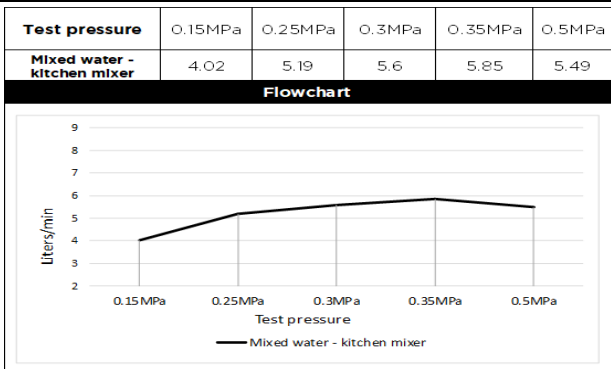

MK17

ROUND PULL OUT KITCHEN MIXER

meir®

HANDLE VARIANTS

Paddle:M=17PD

Pinless:MK17N

FEATURES

- Refer to the Meir website for warranty terms & conditions, and available finishes.
- Flow rate 5.5L p/m at 3 bar pressure.
- European components and cartridge
- Solid brass construction
- Pull out hand spout
- Box Weight 2.9 Kg

SPECIFICATIONS

TOLERANCES

FLOW RATE GRAPH

CREDENTIALS

- Watermark AS/NZS3718WMKA25013
- 5-star WELS rated
- 6 ltres p/minute
- WELS registration No: T36053

EXPLODED VIEW

No.	Part Name	QTY
1	Spray Head	1
2	Cover	1
3	Spout	1
4	O-ring	2
5	Connector	1
6	Rubber Sleeve	1
7	Body	1
8	Kerox Cartridge	1
9	Washer	1
10	Locking Nut	1
11	Decor Cover	1
12	Handle	1
13	Screw	1
14	Decor Button	1
15	Dressing Ring	1
16	Thread	1
17	O-ring	1
18	Washer	1
19	Washer	1
20	Nut	1
21	Screw	2
22	O-ring	3
23	Welding Inlet Pipe	1
24	Welding Outlet Pipe	1
25	Welding Inlet Pipe	1
26	Washer	1
27	Connector	1
28	Non-return Valve	1
29	Connector	1
30	Weight Ball	1
31	Cover	1
32	Pull Out Hose	1
33	Hose	2