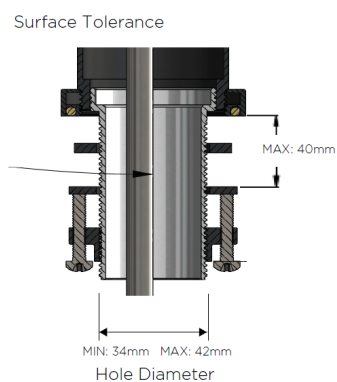

MK17

ROUND PULL OUT KITCHEN MIXER

meir®

HANDLE VARIANTS

Paddle:M=17PD

Pinless:MK17N

FEATURES

- Refer to the Meir website for warranty terms & conditions, and available finishes.
- Flow rate 5.5L p/m at 3 bar pressure.
- European components and cartridge
- Solid brass construction
- Pull out hand spout
- Box Weight 2.9 Kg

SPECIFICATIONS

TOLERANCES

FLOW RATE GRAPH

CREDENTIALS

- Watermark AS/NZS3718WMKA25013
- 5-star WELS rated
- 6 ltres p/minute
- WELS registration No: T36053

EXPLODED VIEW

No.	Part Name	QTY
1	Spray Head	1
2	Cover	1
3	Spout	1
4	O-ring	2
5	Connector	1
6	Rubber Sleeve	1
7	Body	1
8	Kerox Cartridge	1
9	Washer	1
10	Locking Nut	1
11	Decor Cover	1
12	Handle	1
13	Screw	1
14	Decor Button	1
15	Dressing Ring	1
16	Thread	1
17	O-ring	1
18	Washer	1
19	Washer	1
20	Nut	1
21	Screw	2
22	O-ring	3
23	Welding Inlet Pipe	1
24	Welding Outlet Pipe	1
25	Welding Inlet Pipe	1
26	Washer	1
27	Connector	1
28	Non-return Valve	1
29	Connector	1
30	Weight Ball	1
31	Cover	1
32	Pull Out Hose	1
33	Hose	2