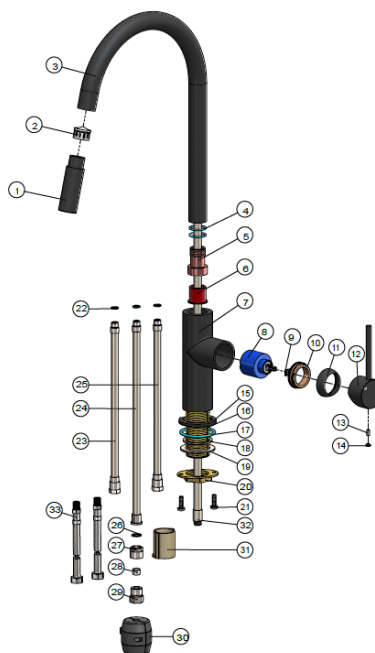

MK17

ROUND PULL OUT KITCHEN MIXER

meir®

HANDLE VARIANTS

Paddle:M=17PD

Pinless:MK17N

FEATURES

- Refer to the Meir website for warranty terms & conditions, and available finishes.
- Flow rate 5.5L p/m at 3 bar pressure.
- European components and cartridge
- Solid brass construction
- Pull out hand spout
- Box Weight 2.9 Kg

SPECIFICATIONS

TOLERANCES

FLOW RATE GRAPH

CREDENTIALS

- Watermark AS/NZS3718WMKA25013
- 5-star WELS rated
- 6 ltres p/minute
- WELS registration No: T36053

EXPLODED VIEW

No.	Part Name	QTY
1	Spray Head	1
2	Cover	1
3	Spout	1
4	O-ring	2
5	Connector	1
6	Rubber Sleeve	1
7	Body	1
8	Kerox Cartridge	1
9	Washer	1
10	Locking Nut	1
11	Decor Cover	1
12	Handle	1
13	Screw	1
14	Decor Button	1
15	Dressing Ring	1
16	Thread	1
17	O-ring	1
18	Washer	1
19	Washer	1
20	Nut	1
21	Screw	2
22	O-ring	3
23	Welding Inlet Pipe	1
24	Welding Outlet Pipe	1
25	Welding Inlet Pipe	1
26	Washer	1
27	Connector	1
28	Non-return Valve	1
29	Connector	1
30	Weight Ball	1
31	Cover	1
32	Pull Out Hose	1
33	Hose	2