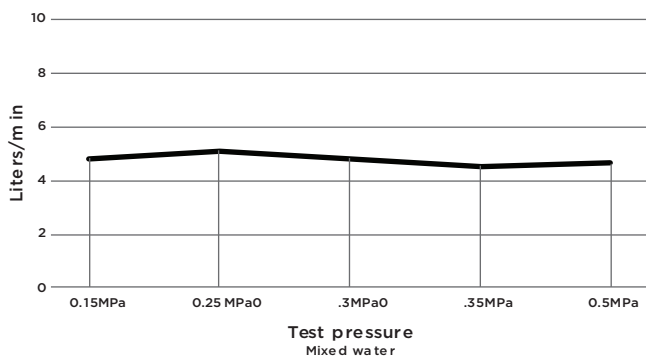

MB04-R2

BASIN MIXER

meir®

HANDLE VARIANTS

Paddle: MB04PD-R2

Pinless: MB04PN-R2

FEATURES

- Refer to the Meir website for warranty terms & conditions, and available finishes.
- Flow rate 5L p/m at 3 bar pressure.
- European ceramic cartridge
- Solid brass construction
- Box weight 1.9 KG

SPECIFICATIONS

TOLERANCES

Surface Tolerance

Hole Diameter

MIN: 34mm MAX: 42mm

CARE

- Do not install tapware using any form of acetone silicones.
- Do not apply physical items (such as tools) directly to product.
- Never use house-hold or commercial detergents, citrus based cleaners, or abrasive cleaners.
- Clean using a mild washing soap solution rinsed, and dry with a soft cloth.
- Check for any product defects before installation.
- Refer to the installation manual for correct installation.

FLOW RATE GRAPH

CREDENTIALS

- WaterMark AS/NZS 3718:2005
- 5-star WELS rated
- 6 litres p/minute
- WELS registration No: T37609

EXPLODED VIEW