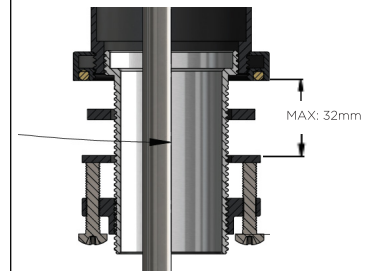

MB04-R2

BASIN MIXER

meir®

HANDLE VARIANTS

Paddle: MB04PD-R2

Pinless: MB04PN-R2

FEATURES

- Refer to the Meir website for warranty terms & conditions, and available finishes.
- Flow rate 5L p/m at 3 bar pressure.
- European ceramic cartridge
- Solid brass construction
- Box weight 1.9 KG

SPECIFICATIONS

TOLERANCES

Surface Tolerance

Hole Diameter

MIN: 34mm MAX: 42mm

CARE

- Do not install tapware using any form of acetone silicones.
- Do not apply physical items (such as tools) directly to product.
- Never use house-hold or commercial detergents, citrus based cleaners, or abrasive cleaners.
- Clean using a mild washing soap solution rinsed, and dry with a soft cloth.
- Check for any product defects before installation.
- Refer to the installation manual for correct installation.

FLOW RATE GRAPH

CREDENTIALS

- WaterMark AS/NZS 3718:2005
- 5-star WELS rated
- 6 litres p/minute
- WELS registration No: T37609

EXPLODED VIEW