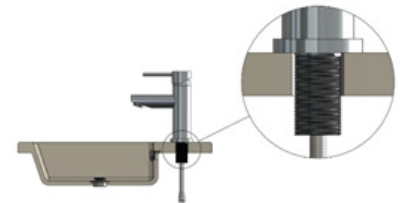

MB04-R2

BASIN MIXER

meir®

HANDLE VARIANTS

Paddle: MB04PD-R2

Pinless: MB04PN-R2

FEATURES

- Refer to the Meir website for warranty terms & conditions, and available finishes.
- Flow rate 5L p/m at 3 bar pressure.
- European ceramic cartridge
- Solid brass construction
- Box weight 1.9 KG

SPECIFICATIONS

TOLERANCES

Surface Tolerance

Hole Diameter

MIN: 34mm MAX: 42mm

CARE

- Do not install tapware using any form of acetone silicones.
- Do not apply physical items (such as tools) directly to product.
- Never use house-hold or commercial detergents, citrus based cleaners, or abrasive cleaners.
- Clean using a mild washing soap solution rinsed, and dry with a soft cloth.
- Check for any product defects before installation.
- Refer to the installation manual for correct installation.