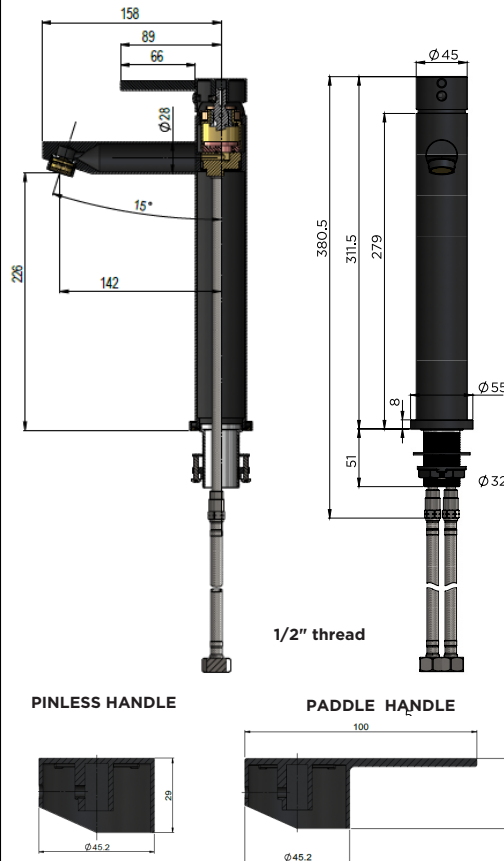

MB04-R2

BASIN MIXER

meir®

HANDLE VARIANTS

Paddle: MB04PD-R2

Pinless: MB04PN-R2

FEATURES

- Refer to the Meir website for warranty terms & conditions, and available finishes.
- Flow rate 5L p/m at 3 bar pressure.
- European ceramic cartridge
- Solid brass construction
- Box weight 1.9 KG

SPECIFICATIONS

TOLERANCES

Surface Tolerance

Hole Diameter

MIN: 34mm MAX: 42mm

CARE

- Do not install tapware using any form of acetone silicones.
- Do not apply physical items (such as tools) directly to product.
- Never use house-hold or commercial detergents, citrus based cleaners, or abrasive cleaners.
- Clean using a mild washing soap solution rinsed, and dry with a soft cloth.
- Check for any product defects before installation.
- Refer to the installation manual for correct installation.

FLOW RATE GRAPH

CREDENTIALS

- WaterMark AS/NZS 3718:2005
- 5-star WELS rated
- 6 litres p/minute
- WELS registration No: T37609

EXPLODED VIEW