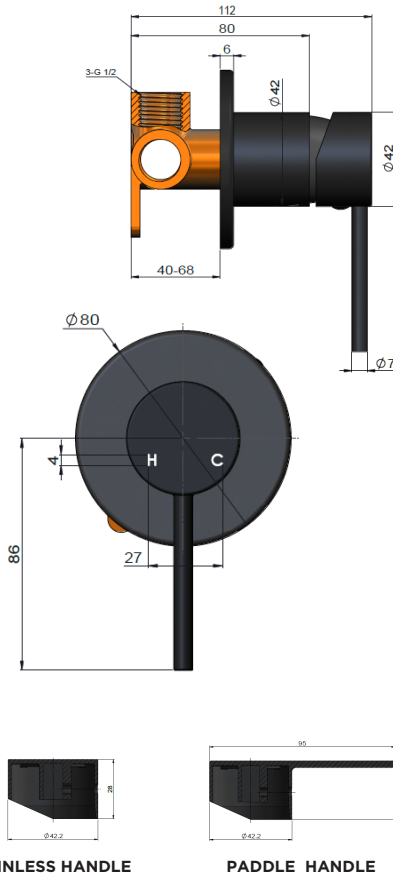

## HANDLE VARIANTS

Paddle: MW03PD

Pinless: MW03PN

## SPECIFICATIONS

PINLESS HANDLE

PADDLE HANDLE

## FEATURES

- Refer to the Meir website for warranty terms & conditions, and available finishes
- Flow rate 18L p/m
- European components and cartridge
- Reinforced rubber seal and lining
- Solid brass construction
- Box Weight 0.9 Kg