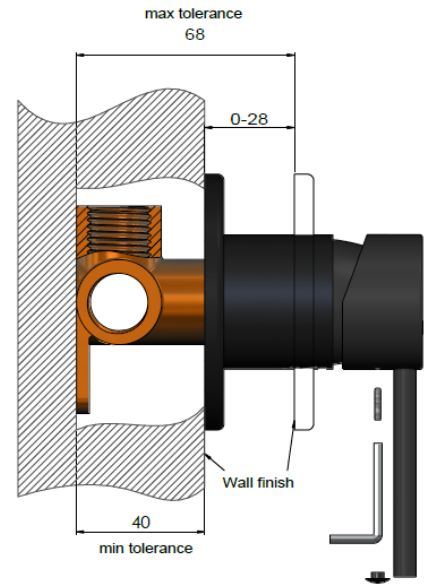

TOLERANCES