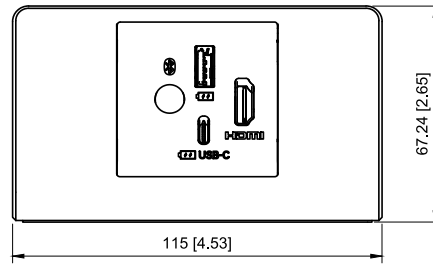

## Dimensions

Width: 4.53" (115mm), height: 2.65" (67.24mm), depth: 2.87" (72.88mm).

Illustrated model is MediaHub Pro TA-3365D.