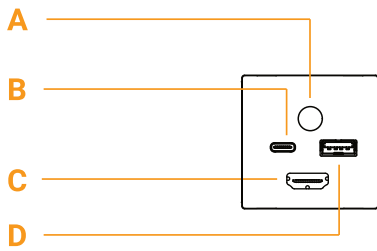

## Dimensions

Width: 4.53" (115mm), height: 2.65" (67.24mm), depth: 2.87" (72.88mm).

Illustrated model is MediaHub Pro TA-3365D.