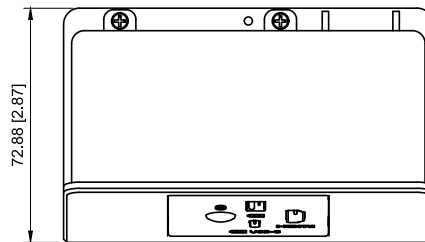

## Dimensions

Width: 4.53" (115mm), height: 2.65" (67.24mm), depth: 2.87" (72.88mm).

Illustrated model is MediaHub Pro TA-3365D.