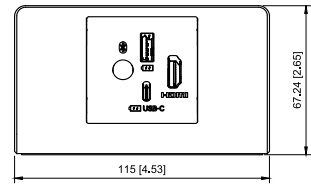

Cables, Power Supply: 11.5ft (3.5m) HDMI cable (included), 6ft (1.8m) power supply, country mains cable (included but supplied separately), USB passthrough cable (not included, order separately if required).

Charging: USB-C, max. 5V/3A, PD, USB-A, max. 5V/1.5A.

Certification: CE and FCC.

Dimensions

Ports

- A. Bluetooth button/indicator.
- B. USB-C, 5V/3A PD charging and video.
- C. HDMI video.
- D. USB-A, 5V/1.5A charging. Optional passthrough.