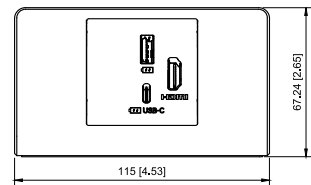

MediaHub Pro Lite Desktop Specifications

Specifications

Front: USB-C for charging and video, HDMI for video, USB-A for charging and optional passthrough.

Rear: HDMI to TV, DC power socket, Micro connector (for optional USB passthrough), USB-A function selector switch.

Connection Requirements: 1 x HDMI port on the TV, 1 x AC/mains power outlet, 1 x USB-A host (optional, for USB-A passthrough only).

Cables, Power Supply: 11.5ft (3.5m) HDMI cable (included), 6ft (1.8m) power supply, country mains cable (included but supplied separately), USB passthrough cable (not included, order separately if required).

Certification: CE and FCC.

Dimensions

Ports

- A. USB-C, 5V/3A PD charging and video.
- B. HDMI video.
- C. USB-A, 5V/1.5A charging. Optional passthrough.

Part Numbers

Part Number: TA-3363D-A-L0

Description: MediaHub Pro Lite Desktop, Black.