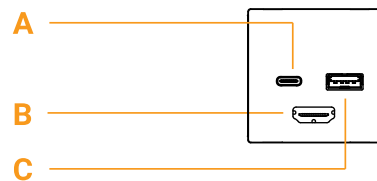

Certification: CE and FCC.

Dimensions

Ports

- A. USB-C, 5V/3A PD charging and video.
- B. HDMI video.
- C. USB-A, 5V/1.5A charging. Optional passthrough.

Part Numbers

Part Number: TA-3363D-A-L0

Description: MediaHub Pro Lite Desktop, Black.