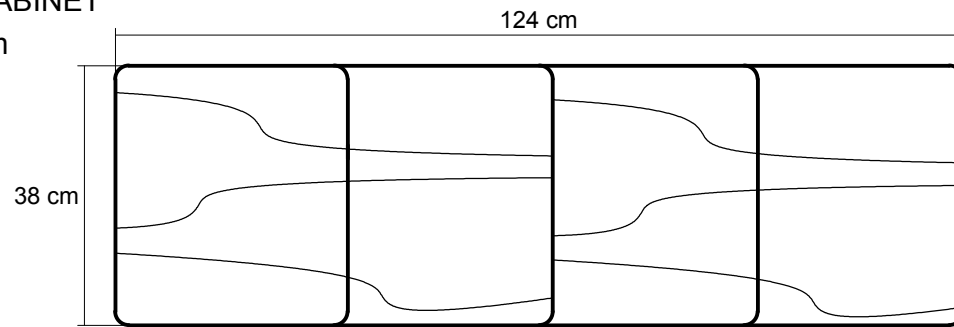

Tansu

TK01 - STAIRS CABINET

124 X 38 X 136 cm

KARPENTER

Designed by Us Defined by Nature

TOP VIEW

NOTE :

DRAWER 1 : 48 x 27 x 95 cm

DRAWER 2 : 20 x 27 x 70 cm

FRONT VIEW

SIDE VIEW