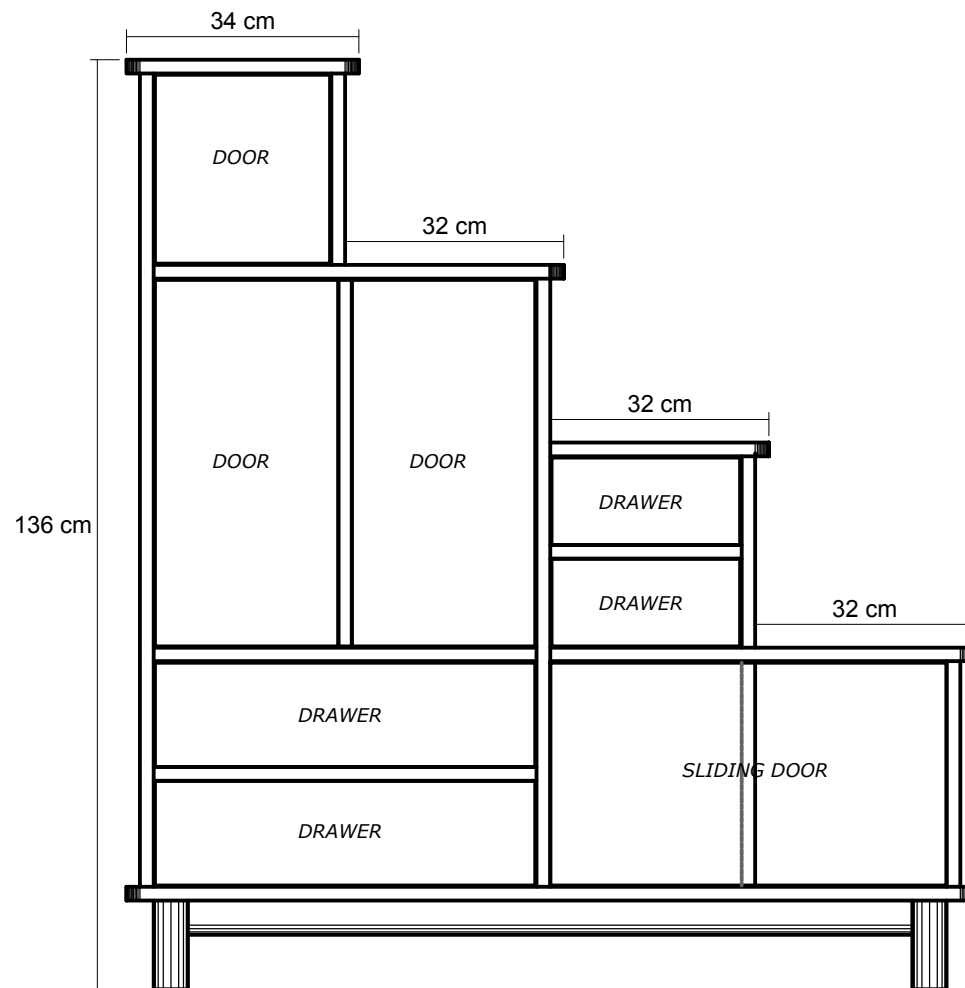

Tansu

TK01 - STAIRS CABINET

124 X 38 X 136 cm

KARPENTER

Designed by Us Defined by Nature

TOP VIEW

NOTE :

DRAWER 1 : 48 x 27 x 95 cm

DRAWER 2 : 20 x 27 x 70 cm

FRONT VIEW

SIDE VIEW