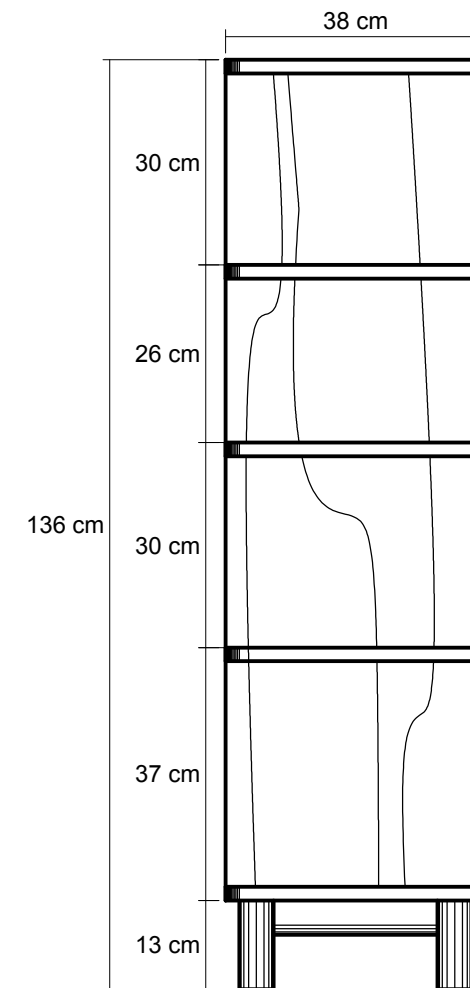

Tansu

TK01 - STAIRS CABINET

124 X 38 X 136 cm

KARPENTER

Designed by Us Defined by Nature

TOP VIEW

NOTE :

DRAWER 1 : 48 x 27 x 95 cm

DRAWER 2 : 20 x 27 x 70 cm

FRONT VIEW

SIDE VIEW