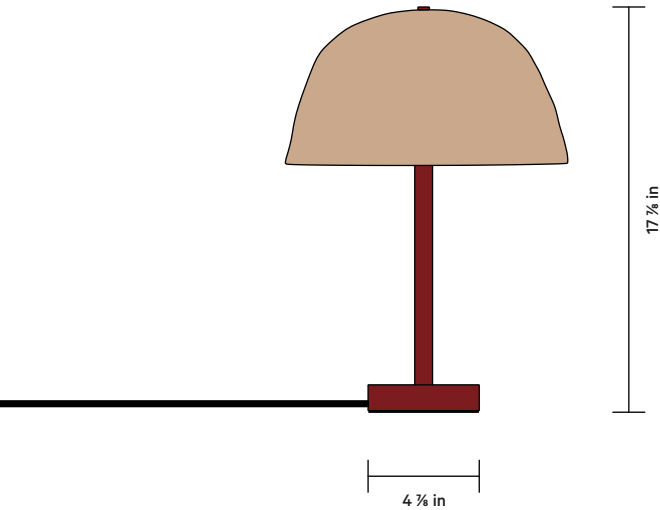

FRONT VIEW

TOP VIEW