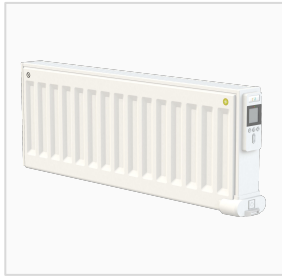

Yali H300 Radiators

300mm high panels are low and long - perfect for placing along hallways or under windows and countertops

Model	SKU	Watts	Amps	Height (mm)	Length (mm)	Weight (kg)
Yali Plus 250W / H300 x L400 / Single	FE7110300401A4U0	500	1.1	300	400	7.7
Yali Plus 500W / H300 x L500 / Double	FE7210300501A4U0	500	2.2	300	500	12
Yali Plus 500W / H300 x L800 / Single	FE7110300801A4U0	750	2.2	300	800	11.4
Yali Plus 750W / H300 x L800 / Double	FE7210300801A4U0	750	3.3	300	800	16.9
Yali Plus 750W / H300 x L1100 / Single	FE7110301101A4U0	1000	3.3	300	1100	15.2
Yali Plus 1000W / H300 x L1000 / Double	FE7210301001A4U0	1000	4.3	300	1000	20.5
Yali Plus 1000W / H300 x L1500 / Single	FE7110301501A4U0	1250	4.3	300	1500	19
Yali Plus 1250W / H300 x L1300 / Double	FE7210301301A4U0	1250	5.4	300	1300	26.5
Yali Plus 1500W / H300 x L1600 / Double	FE7210301601A4U0	1500	6.5	300	1600	31.5
Yali Plus 2000W / H300 x L2000 / Double	FE7210302001A4U0	2000	8.7	300	2000	38.5