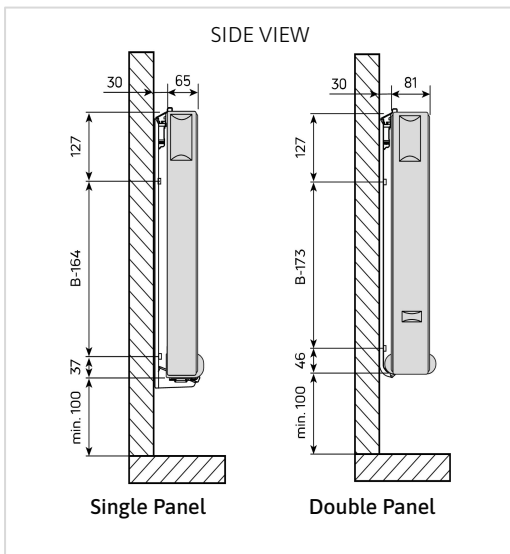

Double & Single Panels

Yali Plus radiators are available in **double** and **single** panel configurations.

- **Single panel radiators** have a slim design (95mm depth from wall), due to having single oil-filled panel, and a convection plate at the back.
- **Double panel radiators** have a second oil-filled panel instead of a convection plate, allowing you to fit more heating capacity in less wall space. They're 16mm thicker than single panel radiators (111mm depth from wall)