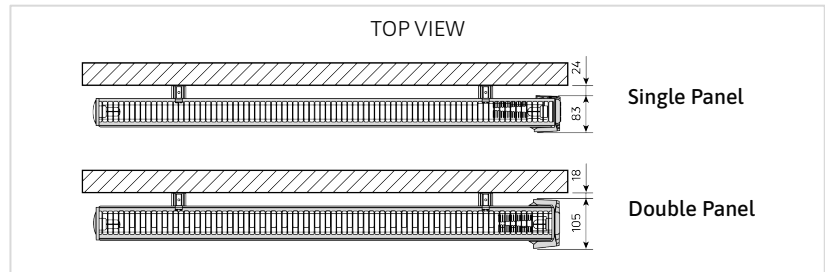

90° Degree Adaptor

The 90° Adaptor allows the display to be rotated by 90 degrees on Yali & Parada radiators. This makes it possible to turn the display so that it faces forward, a handy accessory for installations near walls.

Double & Single Panels

Yali Plus radiators are available in **double** and **single** panel configurations.

- **Single panel radiators** have a slim design (95mm depth from wall), due to having single oil-filled panel, and a convection plate at the back.
- **Double panel radiators** have a second oil-filled panel instead of a convection plate, allowing you to fit more heating capacity in less wall space. They're 16mm thicker than single panel radiators (111mm depth from wall)