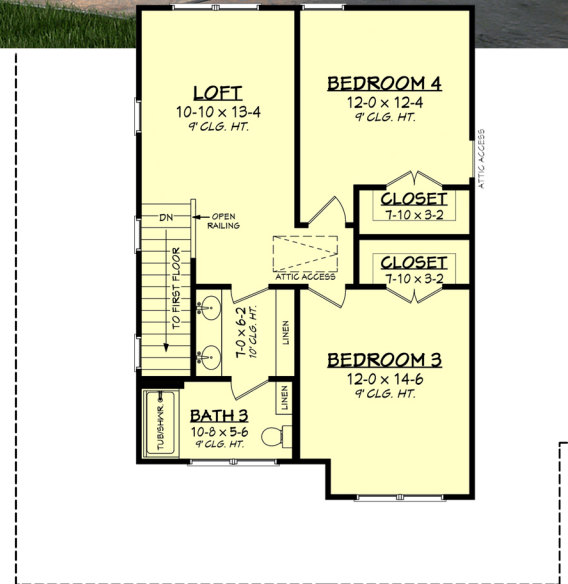

Designing Homes
HOUSE PLAN ZONE
 Building Relationships

First Floor Plan

Second Floor Plan

Hillsdale House Plan

2628

2628 Sq Ft.

4 Bedrooms

3 Bathrooms

2 Stories

48-2 Width

76-4 Depth

Phone: 601.336.3254 sales@hpzplans.com

https://hpzplans.com/products/hillsdale-house-plan