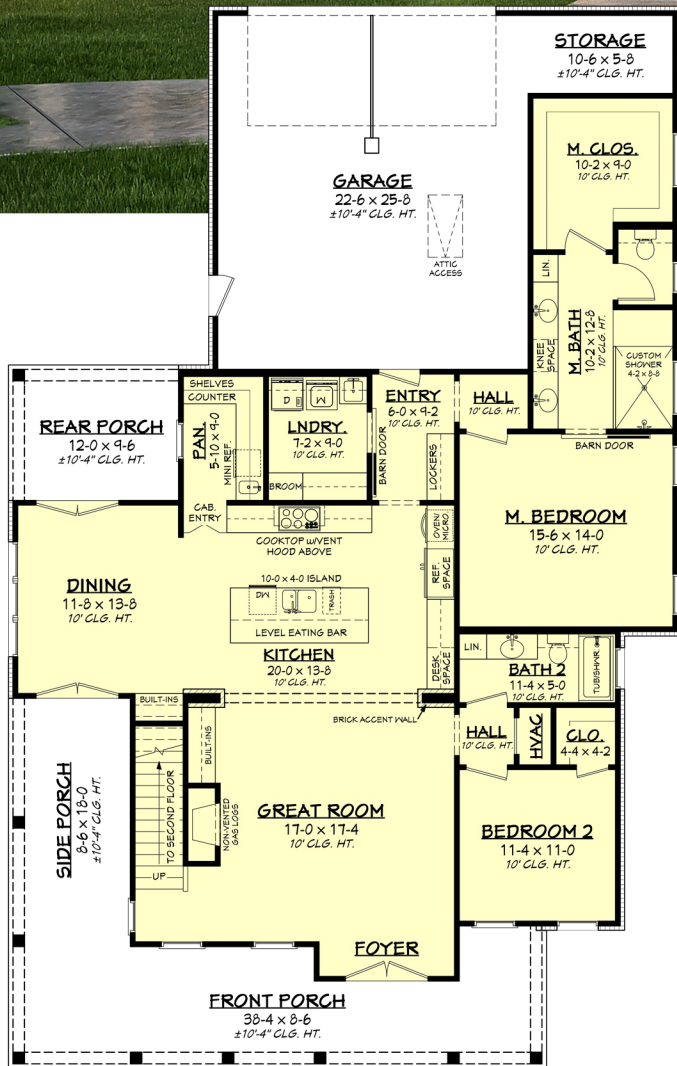

Designing Homes
HOUSE PLAN ZONE
 Building Relationships

First Floor Plan

Second Floor Plan

Hillsdale House Plan

2628

2628 Sq Ft.

4 Bedrooms

3 Bathrooms

2 Stories

48-2 Width

76-4 Depth

Phone: 601.336.3254 sales@hpzplans.com

https://hpzplans.com/products/hillsdale-house-plan