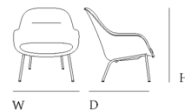

Base: Clean with a moist cloth. If necessary, use a little dish soap on the cloth.

Fiber Lounge Armchair Tube Base

Dimensions

Height:	88,1 cm / 34.7"
Width:	75 cm / 29.5"
Depth:	83,3 cm / 32.8"
Seat Height:	42,8 cm / 16.9"
Seat Depth:	58 cm / 22.8"