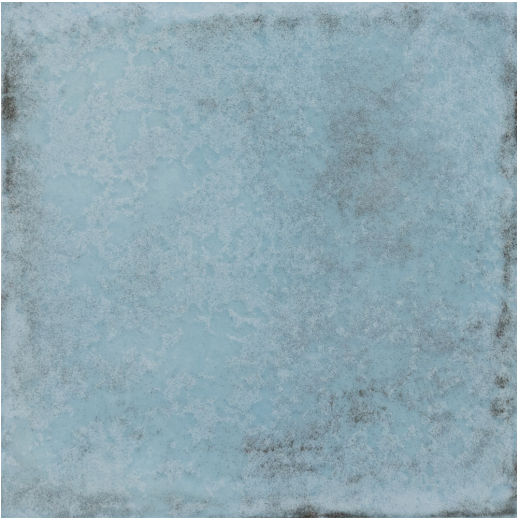

# Clearwater

Wall Tile

URBAN  
COAST TILE

Berilo Blue

Gray

White

## Wall Tile

Clearwater is a fresh coastal inspired, ceramic tile collection with a hand-crafted look. It is offered in three multi-toned gloss colors; white, gray, and blue. Bring a little life to your space with Clearwater!