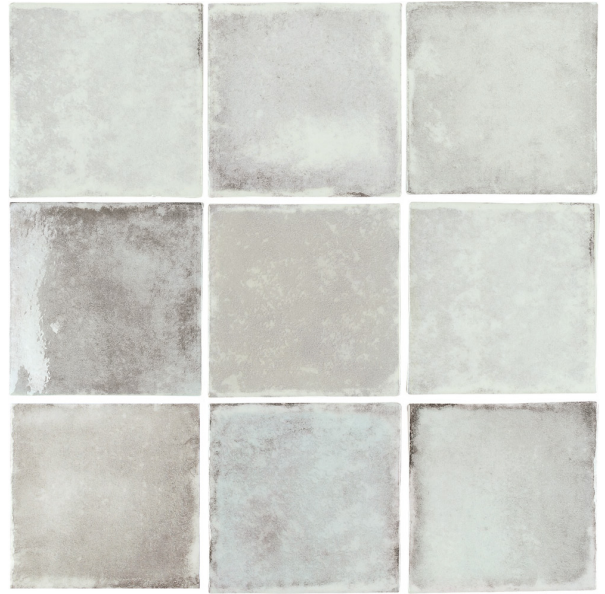

# Clearwater

Wall Tile

URBAN  
COAST TILE

Berilo Blue

Gray

White

## Wall Tile

Clearwater is a fresh coastal inspired, ceramic tile collection with a hand-crafted look. It is offered in three multi-toned gloss colors; white, gray, and blue. Bring a little life to your space with Clearwater!

URBAN  
COAST TILE

Sizes (Nominal)	Thickness	UOM	Carton SF	Carton PC
4x4	.437"	SF	5.4	50

Availability	Stock Colors
4x4	Berilo Blue, Gray, White

Technical Data	4x4	Application	4x4
Body Type	Rectified White Body Ceramic	Wall - Wet	Yes
Wear Rating	I	Wall -Dry	Yes
Shade Variation	V4	Floor - Residential	No
DCOF	N/A	Floor - Commercial	No
Recycled Content	Yes	Freeze/Thaw	No
Finish	Gloss		