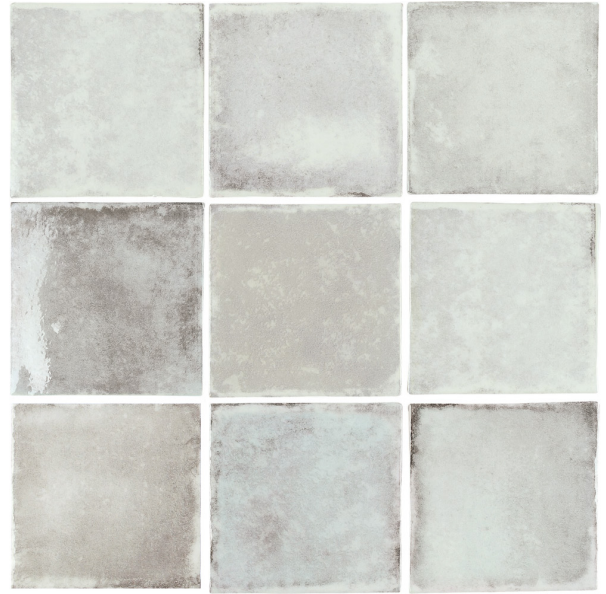

# Clearwater

Wall Tile

URBAN  
COAST TILE

Berilo Blue

Gray

White

## Wall Tile

Clearwater is a fresh coastal inspired, ceramic tile collection with a hand-crafted look. It is offered in three multi-toned gloss colors; white, gray, and blue. Bring a little life to your space with Clearwater!

URBAN  
COAST TILE

Sizes (Nominal)	Thickness	UOM	Carton SF	Carton PC
4x4	.437"	SF	5.4	50

Availability	Stock Colors
4x4	Berilo Blue, Gray, White

Technical Data	4x4	Application	4x4
Body Type	Whitebody Rectified Ceramic	Wall - Wet	Yes
Wear Rating	I	Wall -Dry	Yes
Shade Variation	V4	Floor - Residential	No
Recycled Content	Yes	Floor - Commercial	No
DCOF	N/A	Freeze/Thaw	No
Finish	Gloss		