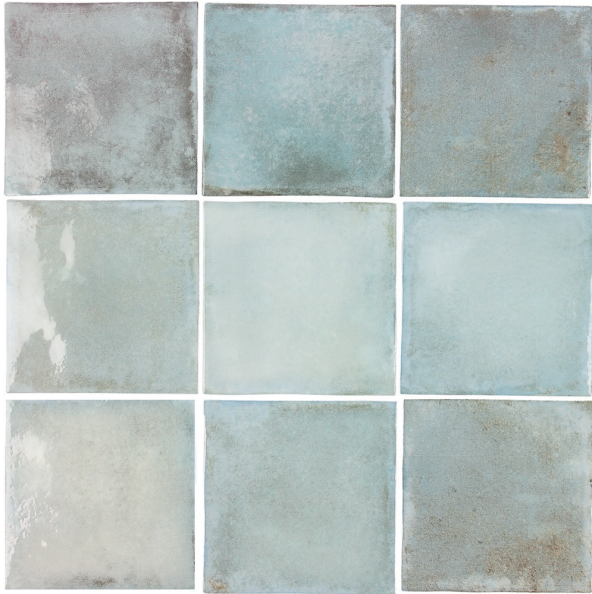

# Clearwater

Wall Tile

URBAN  
COAST TILE

Berilo Blue

Gray

White

## Wall Tile

Clearwater is a fresh coastal inspired, ceramic tile collection with a hand-crafted look. It is offered in three multi-toned gloss colors; white, gray, and blue. Bring a little life to your space with Clearwater!

URBAN  
COAST TILE

Sizes (Nominal)	Thickness	UOM	Carton SF	Carton PC
4x4	.437"	SF	5.4	50

Availability	Stock Colors
4x4	Berilo Blue, Gray, White

Technical Data	4x4	Application	4x4
Body Type	Whitebody Rectified Ceramic	Wall - Wet	Yes
Wear Rating	I	Wall -Dry	Yes
Shade Variation	V4	Floor - Residential	No
Recycled Content	Yes	Floor - Commercial	No
DCOF	N/A	Freeze/Thaw	No
Finish	Gloss		