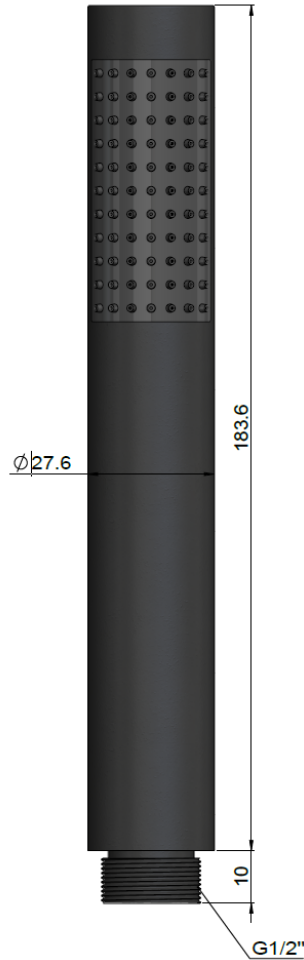

MP01-R

SINGLE FUNCTION HAND SHOWER

meir®

FEATURES

- Refer to the Meir website for warranty terms & conditions, and available finishes.
- Flow rate 9 L p/m at 3 bar pressure.
- Solid brass construction.
- Single function spray.

SPECIFICATIONS

FLOW RATE GRAPH

CREDENTIALS

- Watermark AS/NZS3718WMK268624
- 3-star WELS rated
- 9 litres p/minute
- WELS registration No: S15463

EXPLODED VIEW

Item No.	Part Name	Qty.
1	Flow Controller	1
2	Check Valve	1
3	Hand Shower	1