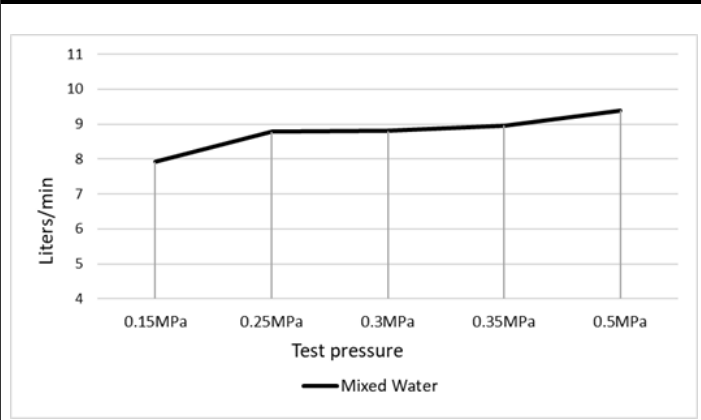

MP01-R

SINGLE FUNCTION HAND SHOWER

meir®

FEATURES

- Refer to the Meir website for warranty terms & conditions, and available finishes.
- Flow rate 9 L p/m at 3 bar pressure.
- Solid brass construction.
- Single function spray.

SPECIFICATIONS

FLOW RATE GRAPH

CREDENTIALS

- Watermark AS/NZS3718WMK268624
- 3-star WELS rated
- 9 litres p/minute
- WELS registration No: S15463

EXPLODED VIEW

Item No.	Part Name	Qty.
1	Flow Controller	1
2	Check Valve	1
3	Hand Shower	1