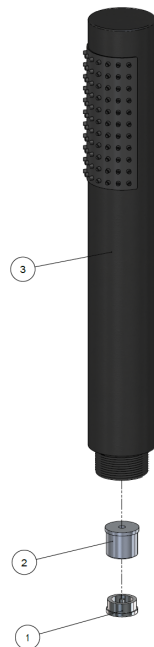

MP01-R

SINGLE FUNCTION HAND SHOWER

meir®

FEATURES

- Refer to the Meir website for warranty terms & conditions, and available finishes.
- Flow rate 9 L p/m at 3 bar pressure.
- Solid brass construction.
- Single function spray.

SPECIFICATIONS

FLOW RATE GRAPH

CREDENTIALS

- Watermark AS/NZS3718WMK268624
- 3-star WELS rated
- 9 litres p/minute
- WELS registration No: S15463

EXPLODED VIEW

Item No.	Part Name	Qty.
1	Flow Controller	1
2	Check Valve	1
3	Hand Shower	1