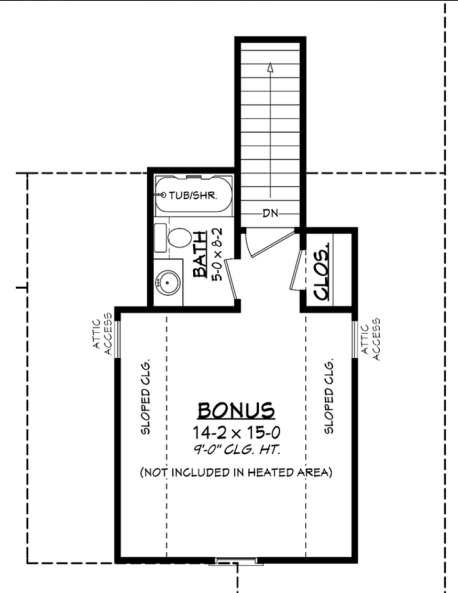

Designing Homes
HOUSE PLAN ZONE
 Building Relationships

Floor Plan

Bonus Floor Plan

Phone: 601.336.3254 sales@hpzplans.com

<https://hpzplans.com/products/palmetto-creek>

Palmetto Creek House Plan

2241-S

- 🏠 2241 Sq Ft.
- 🏠 3 Bedrooms
- 🛁 2.5 Bathrooms
- 🏠 1.5 Stories
- 📏 59-6 Width
- 📏 72-0 Depth