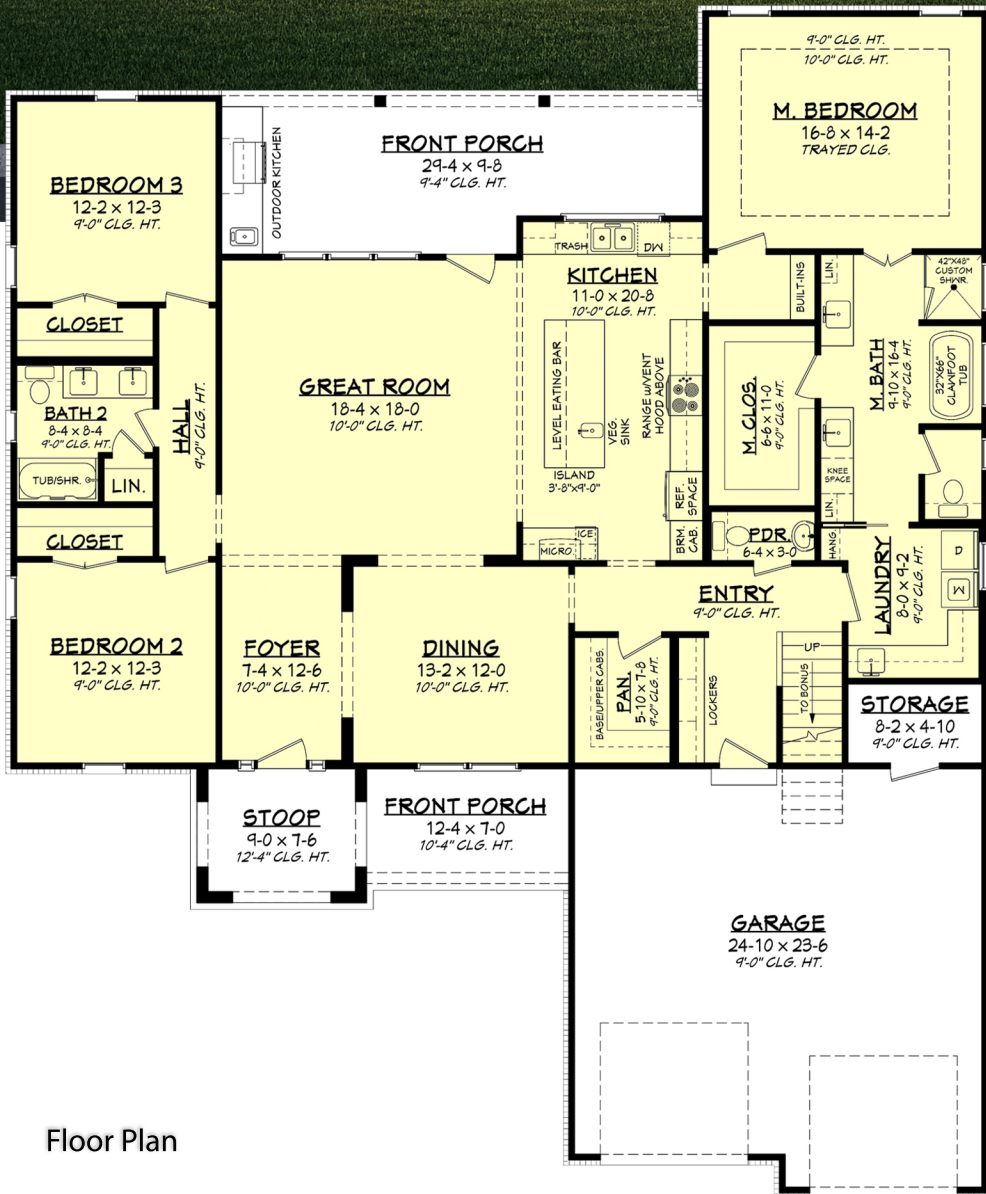

Designing Homes
HOUSE PLAN ZONE
 Building Relationships

Floor Plan

Bonus Floor Plan

Phone: 601.336.3254 sales@hpzplans.com

<https://hpzplans.com/products/palmetto-creek>

Palmetto Creek House Plan

2241-S

- 🏠 2241 Sq Ft.
- 🏠 3 Bedrooms
- 🛁 2.5 Bathrooms
- 🏠 1.5 Stories
- 📏 59-6 Width
- 📏 72-0 Depth