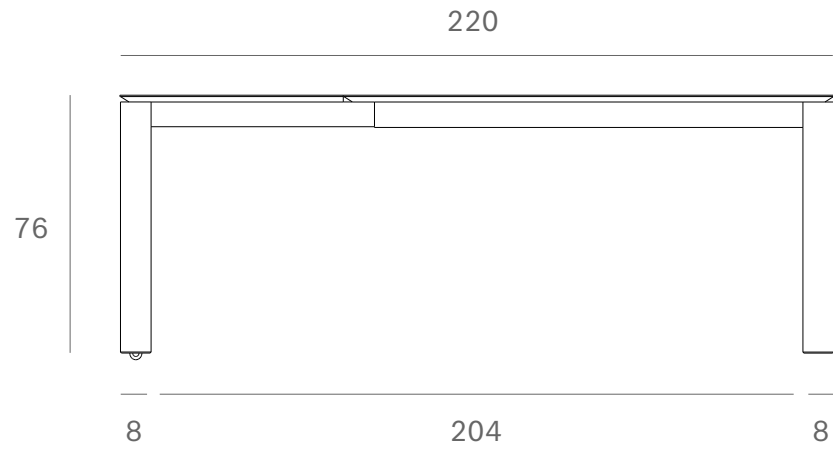

Ethnicraft

11942 - Teak Slice extendable dining table - Dimensions (cm)

*Ethnicraft*

11942 - Teak Slice extendable dining table - Dimensions (inches)