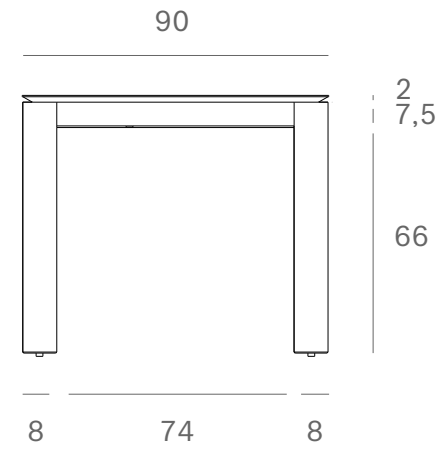

Ethnicraft

11942 - Teak Slice extendable dining table - Dimensions (cm)

*Ethnicraft*

11942 - Teak Slice extendable dining table - Dimensions (inches)