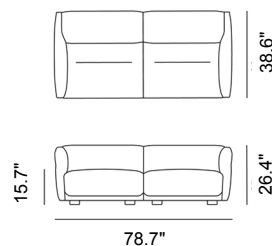

Nami Sofa, 2 seater

By Damian Williamson, 2023

Model	490A - 2 seater
About	Referencing the Japanese word for "wave", the Nami Sofa pays homage to its elegant predecessor, the Konami, launched in 2019. This legless version has a flowing and modern look, while the gentle curves result in an inviting design full of subtle craftsmanship details
Product group	Sofas
Measurements	78.7" W x 38.6" D x 26.4" H Seat: 15.7" H
Weight	85kg
Materials	Fully upholstered sofa. Inner frame of wood with cold cured foam. Cushions are fixed to the body of the sofa and all covers are non-removable. Legs in black lacquered ash mounted with felt glides.
Guarantee	Fredericia Furniture A/S offers a 7 year guarantee against manufacturing defects in standard products (materials and construction). Wear and damage to covers, surface treatment, inappropriate use and the like are not covered by the warranty.
Download	Click here to download images, architect files at our partner portal.

DRAWING

Upholstery according to current price list.