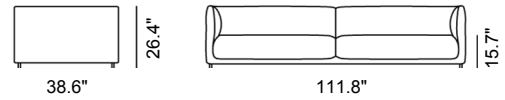

Nami Sofa, 3 seater

By Damian Williamson, 2023

Model	490B - 3 seater
About	Referencing the Japanese word for "wave", the Nami Sofa pays homage to its elegant predecessor, the Konami, launched in 2019. This legless version has a flowing and modern look, while the gentle curves result in an inviting design full of subtle craftsmanship details
Product group	Sofas
Measurements	111.8" W x 38.6" D x 26.4" H Seat: 15.7" H
Weight	168kg
Materials	Fully upholstered sofa. Inner frame of wood with cold cured foam. Cushions are fixed to the body of the sofa and all covers are non-removable. Legs in black lacquered ash mounted with felt glides.
Guarantee	Fredericia Furniture A/S offers a 7 year guarantee against manufacturing defects in standard products (materials and construction). Wear and damage to covers, surface treatment, inappropriate use and the like are not covered by the warranty.
Download	Click here to download images, architect files at our partner portal.

DRAWING

Upholstery according to current price list.