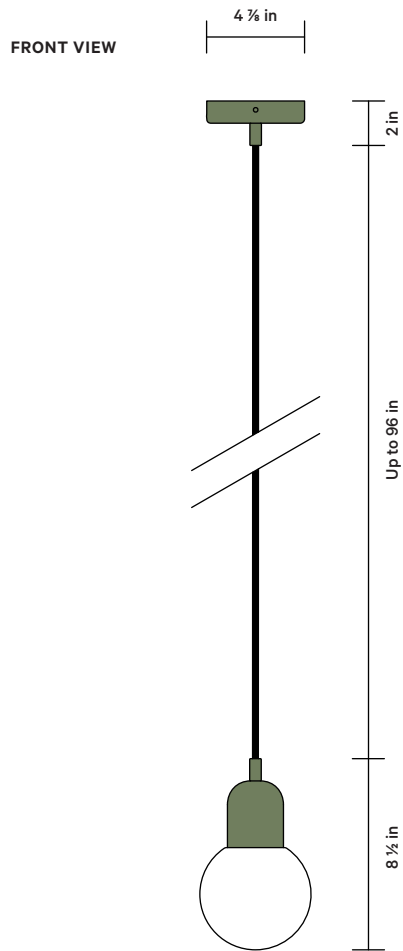

**In Common With**

BOTTOM VIEW

Vehemently anti-trend and just plain cute. A simple, but considered design choice for your space.

### DETAILS

|                |   |
|----------------|---|
| Materials      | Steel, Brass, Glass   |
| Bulbs Included | E12 / 110 V / 5.0 W / 550 lm / 2700 K<br>Dimmable   |
| Lead Time      | 2 Weeks   |
| Max Wattage    | 10 W  |
| Certifications |   |

### NOTES

1. Comes with 8 feet of black or white rubber cord that can be cut to your desired length on-site