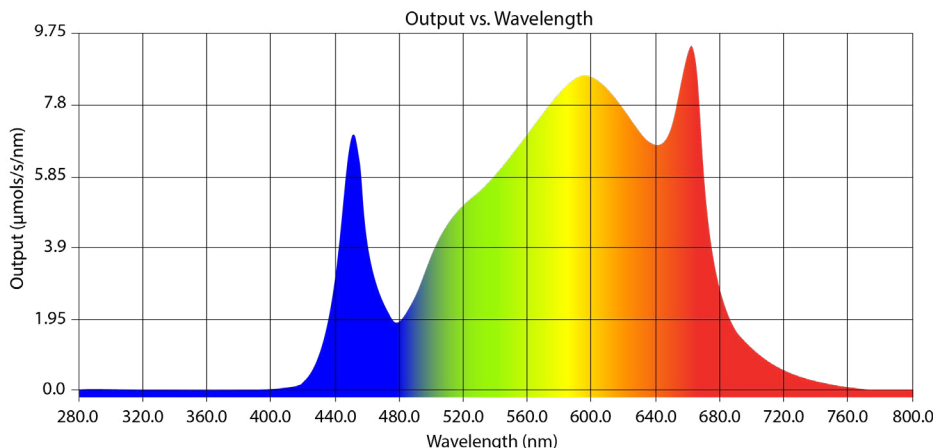

CHROMACITY