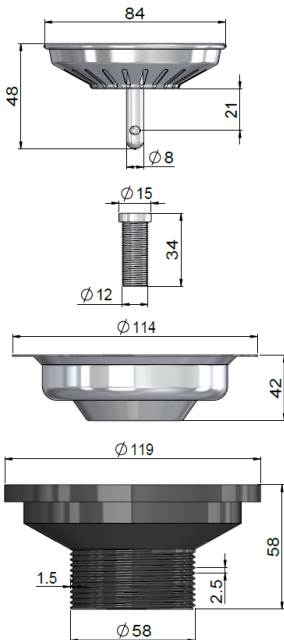

MKS-S440440-SS316

KITCHEN SINK

lavello

by meir.

FEATURES

- Refer to the Meir website for warranty terms & conditions, and available finishes.
- Sink water capacity of 27 L for each bowl.
- Stainless steel material.
- Sink strainer set is included.
- Includes the surface cut-out template.
- Includes sound dampening technology.
- Suitable for thick surface top material. Top-mount or under-mount.

CARE

- Do not install **sinks** using any form of acetone silicones.
- Do not apply physical items (such as tools) directly to the product.
- Never use house-hold abrasive cleaners.
- Clean using a mild washing soap solution.
- Check for any product defects before installation.
- Refer to the Installation Manual for correct installation.

STRAINER

SPECIFICATIONS