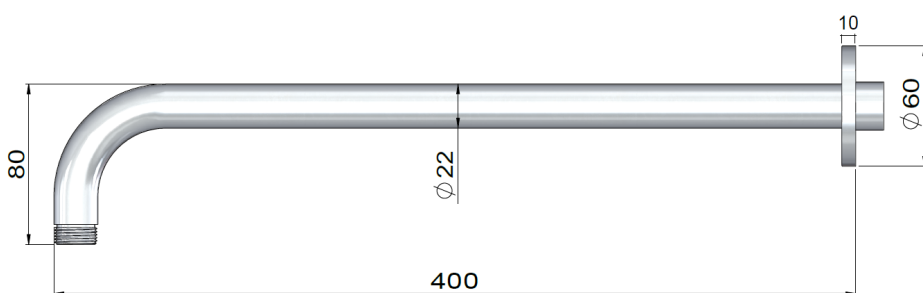

MA10N-SS316

OUTDOOR SHOWER ARM

meir®

FEATURES

- Refer to the Meir website for warranty terms & conditions.
- 316 Stainless Steel construction.

CARE

- Do not install tapware using any form of acetone silicones.
- Do not apply physical items (such as tools) directly to the product.
- Never use house-hold or commercial detergents, citrus based cleaners, or abrasive cleaners.
- Clean using a mild washing soap solution. Rinse and dry with a soft cloth.
- Check for any product defects before installation.
- Refer to the Installation Manual for correct installation.

SPECIFICATIONS

CREDENTIALS

1 SFWd_ Sd] 3E!@LE%)#1 ?=" * " ((

EXPLODED VIEW

No.	Part Name
1	Back Plate
2	O-ring
3	Shower Arm
4	Threaded Adapter