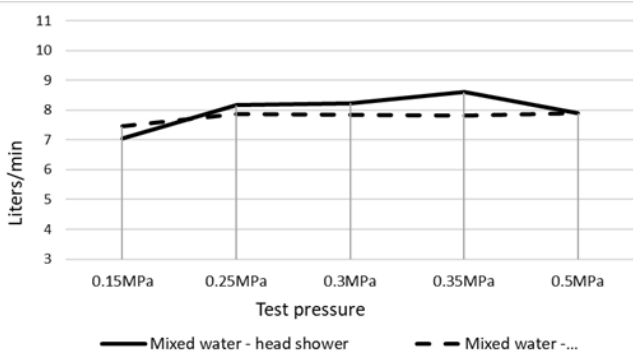

MZ1004N-R-SS316

OUTDOOR SHOWER RAIL SET

meir®

FEATURES

- Refer to the Meir website for warranty terms & conditions, and available finishes.
- Flow rate 9L p/m at 3 bar pressure.
- European components and cartridge
- 316 Stainless Steel construction.

CARE

- Do not install tapware using any form of acetone silicones.
- Do not apply physical items (such as tools) directly to product.
- Never use house-hold or commercial detergents, citrus based cleaners, or abrasive cleaners.
- Clean using a mild washing soap solution rinsed, and dry with a soft cloth.
- Check for any product defects before installation.
- Refer to the installation manual for correct installation.

CREDENTIALS

SPECIFICATIONS

FLOW RATE GRAPH

MZ1004N-R-SS316

OUTDOOR SHOWER RAIL SET

meir®

EXPLODED VIEW