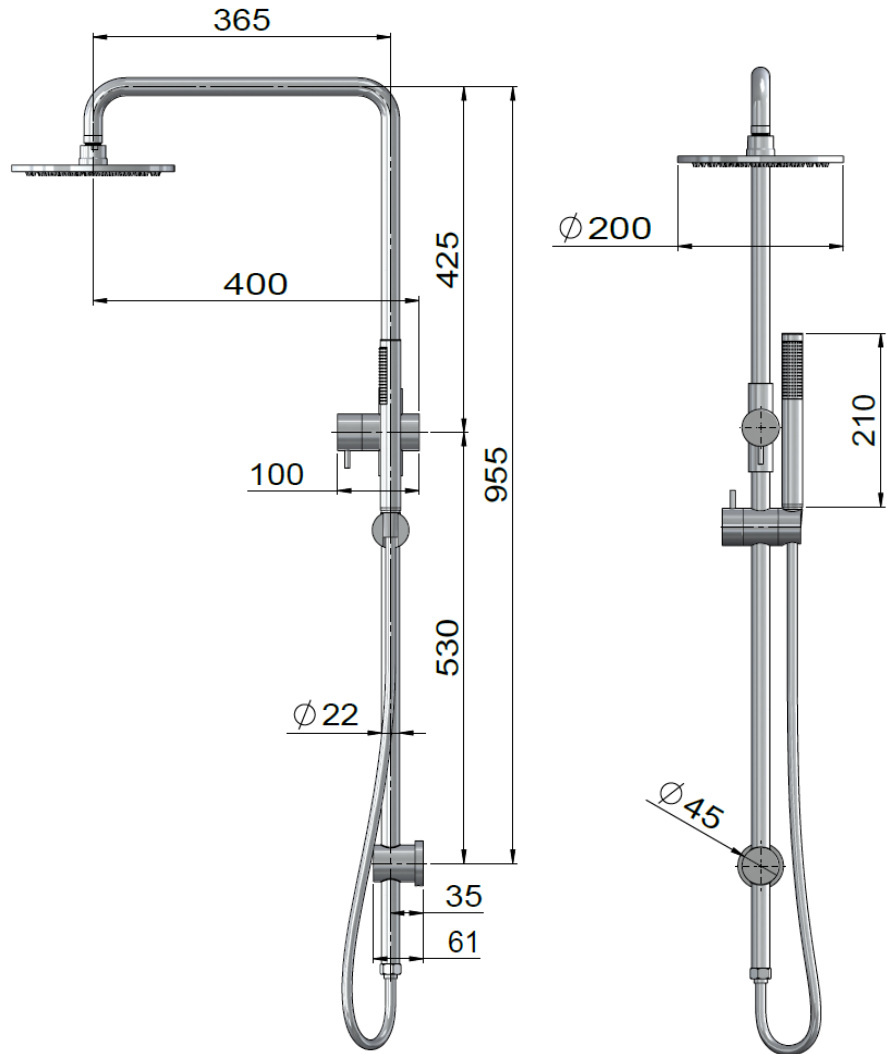

MZ1004N-R-SS316

OUTDOOR SHOWER RAIL SET

meir®

FEATURES

- Refer to the Meir website for warranty terms & conditions, and available finishes.
- Flow rate 9L p/m at 3 bar pressure.
- European components and cartridge
- 316 Stainless Steel construction.

CARE

- Do not install tapware using any form of acetone silicones.
- Do not apply physical items (such as tools) directly to product.
- Never use house-hold or commercial detergents, citrus based cleaners, or abrasive cleaners.
- Clean using a mild washing soap solution rinsed, and dry with a soft cloth.
- Check for any product defects before installation.
- Refer to the installation manual for correct installation.

CREDENTIALS

SPECIFICATIONS

FLOW RATE GRAPH

MZ1004N-R-SS316

OUTDOOR SHOWER RAIL SET

meir®

EXPLODED VIEW