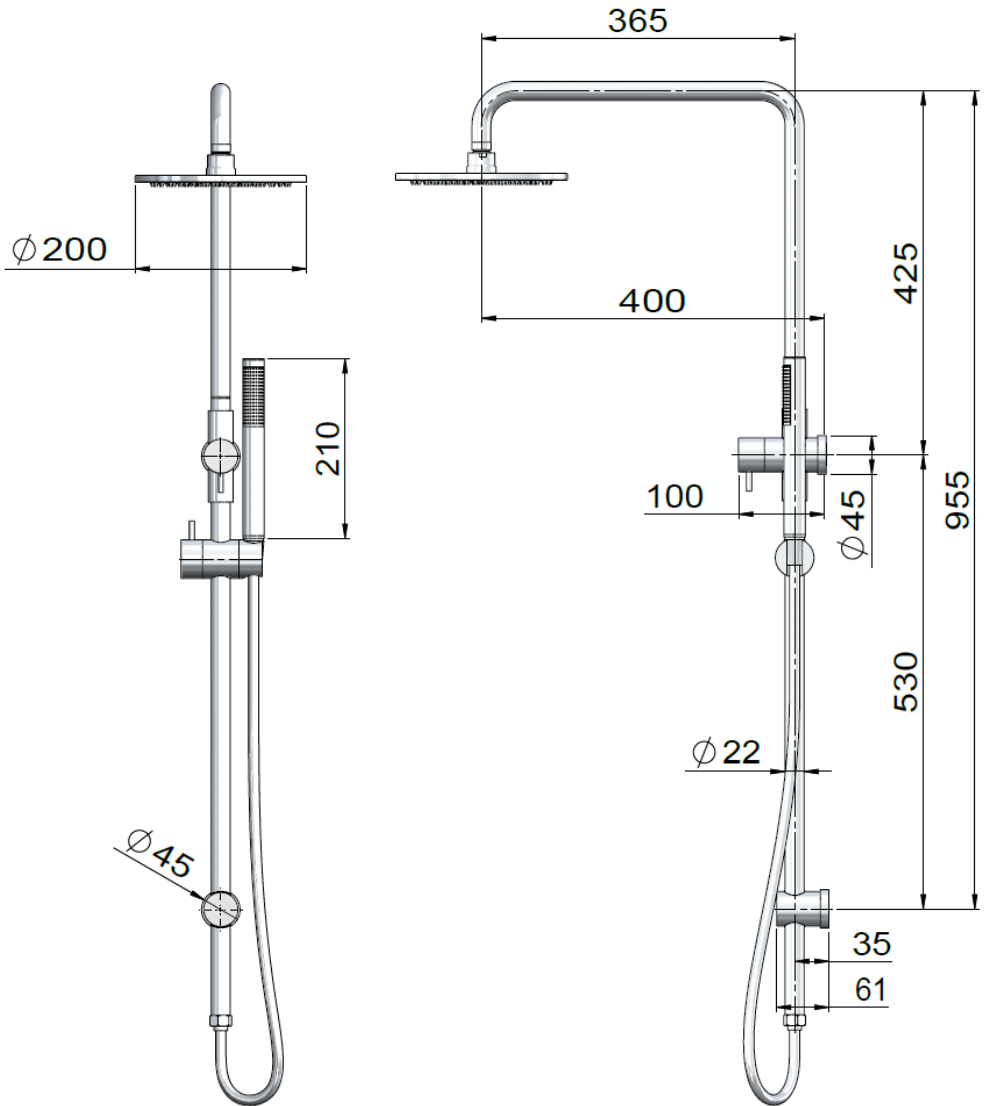

MZ1004N-R-SS316

OUTDOOR SHOWER RAIL SET

meir®

FEATURES

- Refer to the Meir website for warranty terms & conditions, and available finishes.
- Flow rate 9L p/m at 3 bar pressure.
- European components and cartridge
- 316 Stainless Steel construction.
- Includes the 1/2" adapter thread for non-AU regions only
- Top mount water inlet only.

CARE

- Do not install tapware using any form of acetone silicones.
- Do not apply physical items (such as tools) directly to product.
- Never use house-hold or commercial detergents, citrus based cleaners, or abrasive cleaners.
- Clean using a mild washing soap solution rinsed, and dry with a soft cloth.
- Check for any product defects before installation.
- Refer to the installation manual for correct installation.

CREDENTIALS

- Watermark AS/NZS3718WMK080066
- 3-star WELS rated
- 9 litres p/minute
- WELS registration No: S17730

SPECIFICATIONS

FLOW RATE GRAPH

MZ1004N-R-SS316

OUTDOOR SHOWER RAIL SET

meir®

EXPLODED VIEW