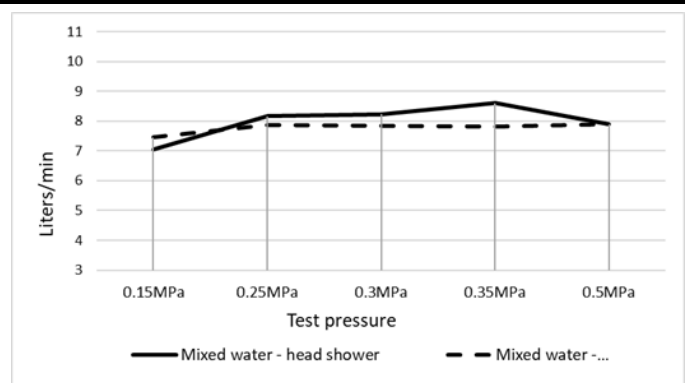

MZ1004N-R-SS316

OUTDOOR SHOWER RAIL SET

meir®

FEATURES

- Refer to the Meir website for warranty terms & conditions, and available finishes.
- Flow rate 9L p/m at 3 bar pressure.
- European components and cartridge
- 316 Stainless Steel construction.
- Includes the 1/2" adapter thread for non-AU regions only
- Top mount water inlet only.

CREDENTIALS

- Watermark AS/NZS3718WMK080066
- 3-star WELS rated
- 9 litres p/minute
- WELS registration No: S17730

SPECIFICATIONS

FLOW RATE GRAPH

MZ1004N-R-SS316

OUTDOOR SHOWER RAIL SET

meir®

EXPLODED VIEW