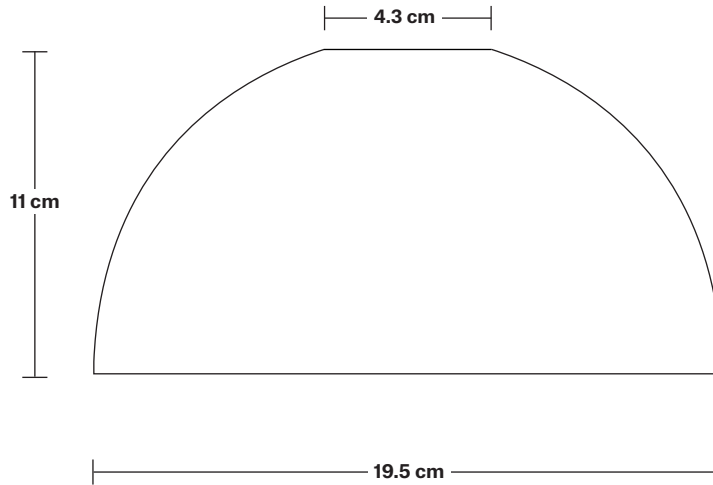

19.5 cm

11 cm

4.3 cm

19.5 cm

Glass Dome - 8 Inch - Clear

SPECIFICATIONS

We meet all UK and EU lighting and safety regulations.

Our products are hand finished to ensure an authentic vintage look and therefore they may vary slightly from those shown in the images.

WEIGHT: 0.6 kg

INFORMATION

PRODUCT CODE: GL-D8-CL-SO

FINISHES: Clear.

DIMENSIONS

H: 11 cm x W: 19.5 cm x D: 19.5 cm

SHADE DIAMETER: 19.5 cm / 7.6"

SHADE HEIGHT: 11 cm / 4.3"