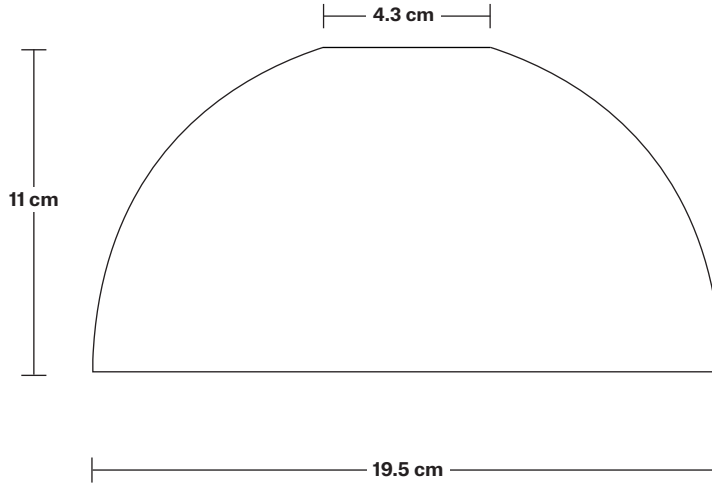

SHADE ONLY

19.5 cm

11 cm

4.3 cm

19.5 cm

## Smoked Glass Dome - 8 Inch - Mocha

WEIGHT: 0.6 kg

### DIMENSIONS

H: 11 cm x W: 19.5 cm x D: 19.5 cm

SHADE DIAMETER: 19.5 cm / 7.6"

SHADE HEIGHT: 11 cm / 4.3"

INDUSTVILLE