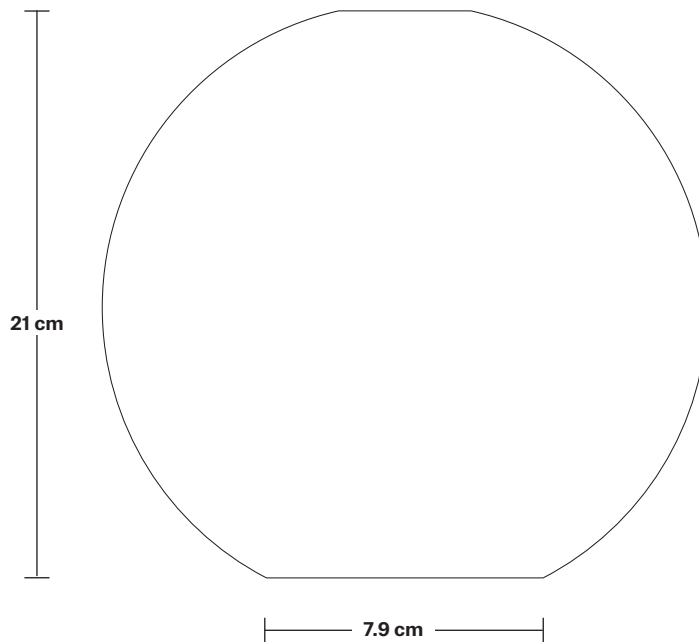

SHADE ONLY

22 cm

4.3 cm

21 cm

7.9 cm

## Smoked Glass Globe - 9 Inch - Mocha

WEIGHT: 0.6 kg

### DIMENSIONS

H: 21 cm x W: 22 cm x D: 22 cm

SHADE DIAMETER: 22 cm / 8.6"

SHADE HEIGHT: 21 cm / 8.2"

INDUSTVILLE