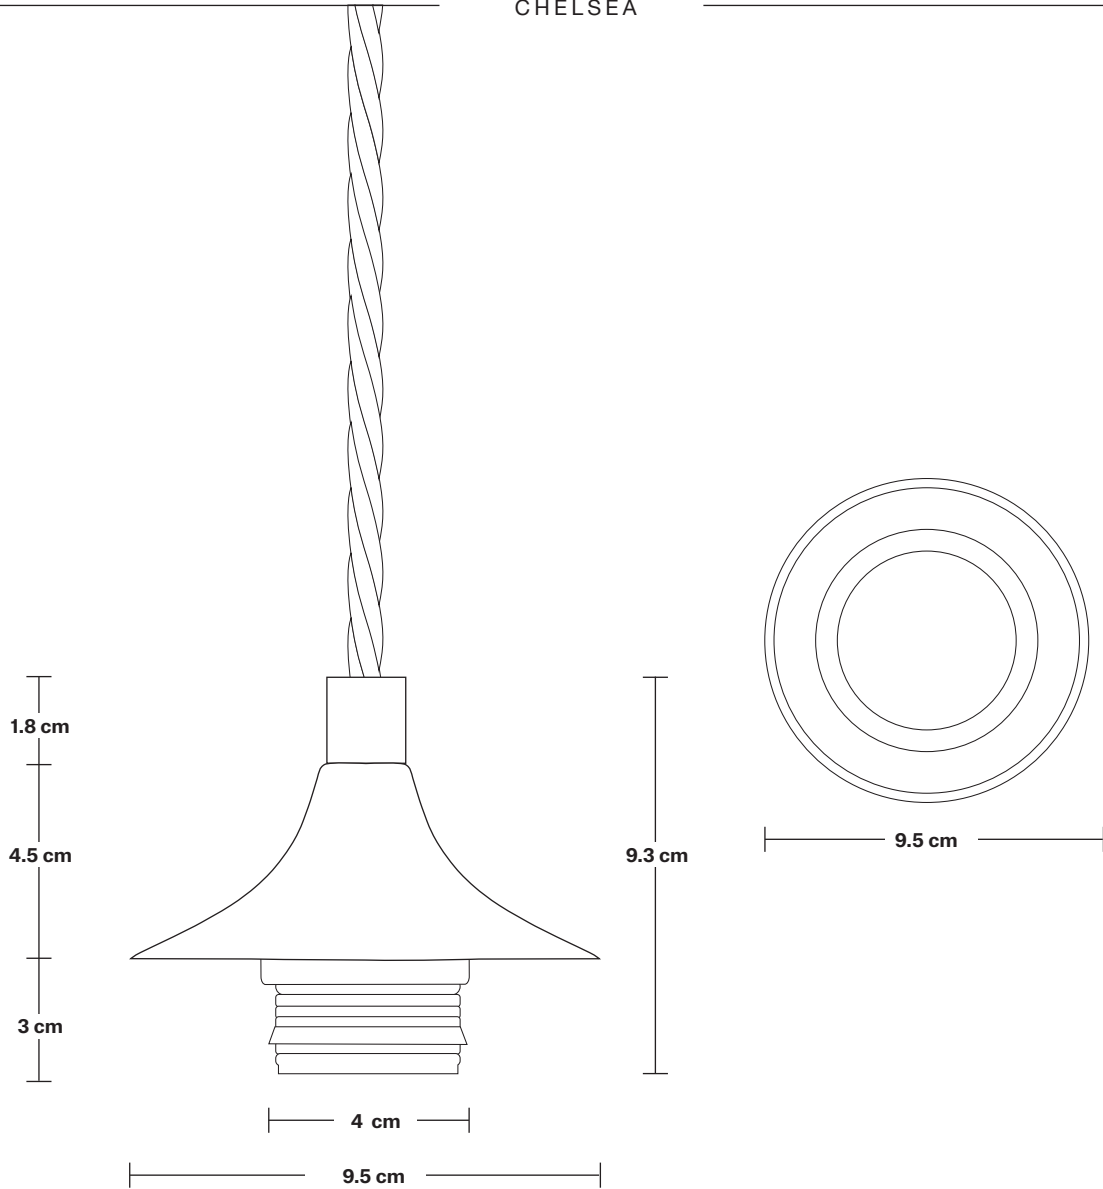

Ready to be installed, installation required.

Wall mount screws not included.

DIMENSIONS

H: 118.5 cm x W: 19.5 cm x D: 28 cm

SHADE DIAMETER: 19.5 cm / 7.7"

SHADE HEIGHT: 11 cm / 4.3"

HOLDER DIAMETER: 9.5 cm / 3.7"

HOLDER HEIGHT: 6.3 cm / 2.3"

ROSE DIAMETER: 7.8 cm / 3.1"

ROSE HEIGHT: 2 cm / 1.8"

INDUSTVILLE

Chelsea Cord Set ES E27 Bulb Holder

SPECIFICATIONS

We meet all UK and EU lighting and safety regulations.

Our products are hand finished to ensure an authentic vintage look and therefore they may vary slightly from those shown in the images.

Ready to be installed, installation required.

Wall mount screws not included.

DIMENSIONS

H: 110.3 cm x W: 9.3 cm x D: 9.5 cm

HOLDER DIAMETER: 9.5 cm / 3.7"

HOLDER HEIGHT: 9.3 cm / 3.6"

ROSE DIAMETER: 7.8 cm / 3.1"

INFORMATION

PRODUCT CODE: SGL-D8-MO-SO

FINISHES: Mocha.

DIMENSIONS

H: 11 cm x W: 19.5 cm x D: 19.5 cm

SHADE DIAMETER: 19.5 cm / 7.6"

SHADE HEIGHT: 11 cm / 4.3"

INDUSTVILLE