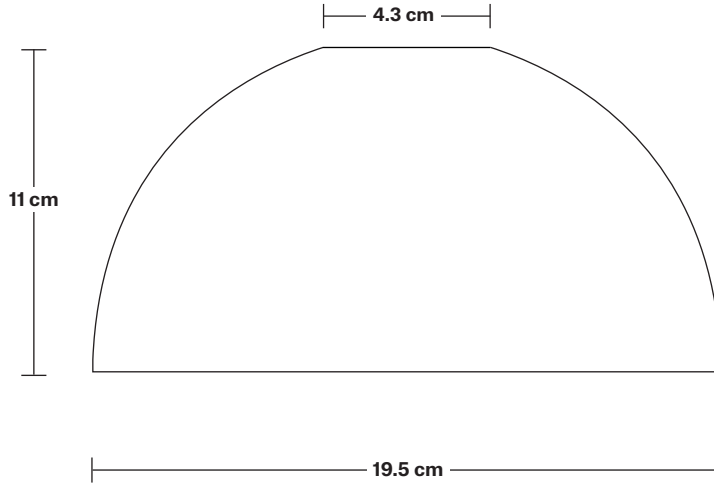

Ready to be installed, installation required.

Wall mount screws not included.

DIMENSIONS

H: 118.5 cm x W: 19.5 cm x D: 28 cm

SHADE DIAMETER: 19.5 cm / 7.7"

SHADE HEIGHT: 11 cm / 4.3"

HOLDER DIAMETER: 9.5 cm / 3.7"

HOLDER HEIGHT: 6.3 cm / 2.3"

ROSE DIAMETER: 7.8 cm / 3.1"

ROSE HEIGHT: 2 cm / 1.8"

INDUSTVILLE

Chelsea Cord Set ES E27 Bulb Holder

SPECIFICATIONS

We meet all UK and EU lighting and safety regulations.

Our products are hand finished to ensure an authentic vintage look and therefore they may vary slightly from those shown in the images.

Ready to be installed, installation required.

Wall mount screws not included.

DIMENSIONS

H: 110.3 cm x W: 9.3 cm x D: 9.5 cm

HOLDER DIAMETER: 9.5 cm / 3.7"

HOLDER HEIGHT: 9.3 cm / 3.6"

ROSE DIAMETER: 7.8 cm / 3.1"

ROSE HEIGHT: 2 cm / 1.8"

SHADE ONLY

19.5 cm

11 cm

4.3 cm

19.5 cm

Smoked Glass Dome - 8 Inch - Mocha

SPECIFICATIONS