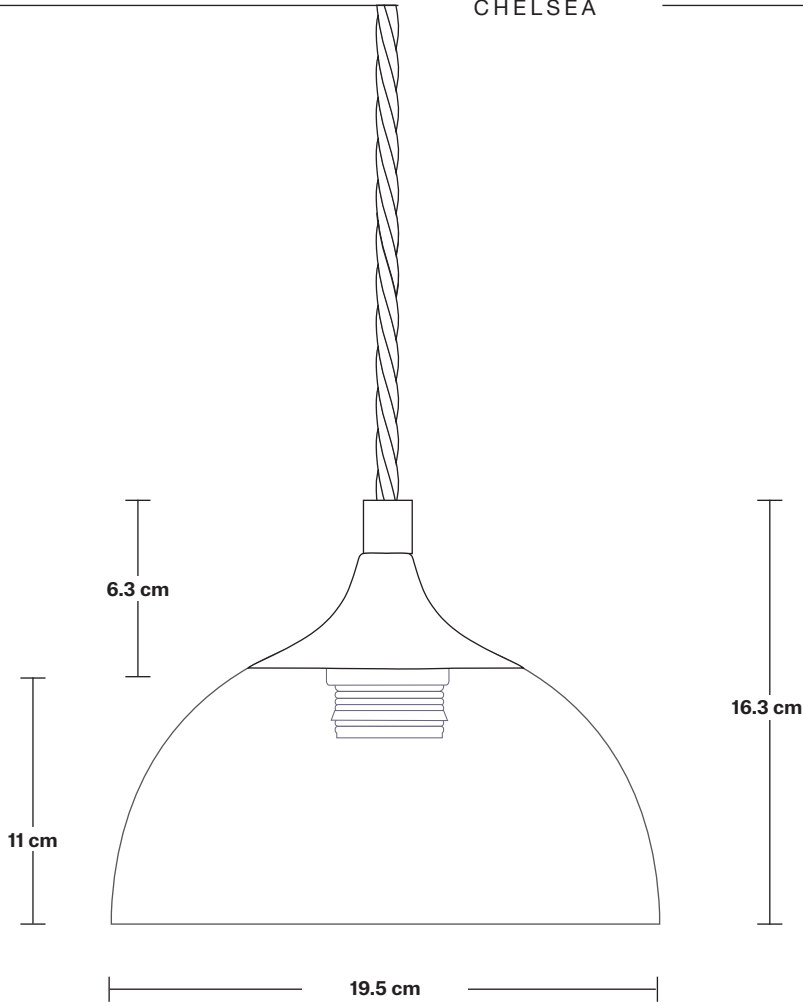

CHELSEA

Chelsea Smoked Glass Dome Pendant - 8 Inch

SPECIFICATIONS

We meet all UK and EU lighting and safety regulations.

Our products are hand finished to ensure an authentic vintage look and therefore they may vary slightly from those shown in the images.

Ready to be installed, installation required.

Wall mount screws not included.

DIMENSIONS

H: 118.5 cm x W: 19.5 cm x D: 28 cm

SHADE DIAMETER: 19.5 cm / 7.7"

SHADE HEIGHT: 11 cm / 4.3"

HOLDER DIAMETER: 9.5 cm / 3.7"

HOLDER HEIGHT: 6.3 cm / 2.3"

ROSE DIAMETER: 7.8 cm / 3.1"

ROSE HEIGHT: 2 cm / 1.8"

INDUSTVILLE

Chelsea Cord Set ES E27 Bulb Holder

SPECIFICATIONS

We meet all UK and EU lighting and safety regulations.

Our products are hand finished to ensure an authentic vintage look and therefore they may vary slightly from those shown in the images.

Ready to be installed, installation required.

Wall mount screws not included.

DIMENSIONS

H: 110.3 cm x W: 9.3 cm x D: 9.5 cm

HOLDER DIAMETER: 9.5 cm / 3.7"

HOLDER HEIGHT: 9.3 cm / 3.6"

ROSE DIAMETER: 7.8 cm / 3.1"