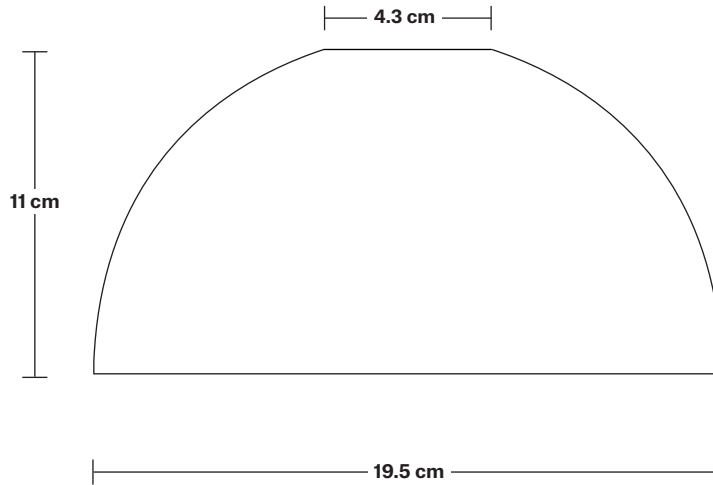

HOLDER HEIGHT: 6.3 cm / 2.3"

ROSE DIAMETER: 7.8 cm / 3.1"

ROSE HEIGHT: 2 cm / 1.8"

Chelsea Cord Set ES E27 Bulb Holder

SPECIFICATIONS

We meet all UK and EU lighting and safety regulations.

Our products are hand finished to ensure an authentic vintage look and therefore they may vary slightly from those shown in the images.

Ready to be installed, installation required.

Wall mount screws not included.

DIMENSIONS

H: 110.3 cm x W: 9.3 cm x D: 9.5 cm

HOLDER DIAMETER: 9.5 cm / 3.7"

HOLDER HEIGHT: 9.3 cm / 3.6"

ROSE DIAMETER: 7.8 cm / 3.1"

ROSE HEIGHT: 2 cm / 1.8"

19.5 cm

11 cm

4.3 cm

19.5 cm

Glass Dome - 8 Inch - Clear

SPECIFICATIONS

We meet all UK and EU lighting and safety regulations.

DIMENSIONS

H: 11 cm x W: 19.5 cm x D: 19.5 cm

SHADE DIAMETER: 19.5 cm / 7.6"

SHADE HEIGHT: 11 cm / 4.3"