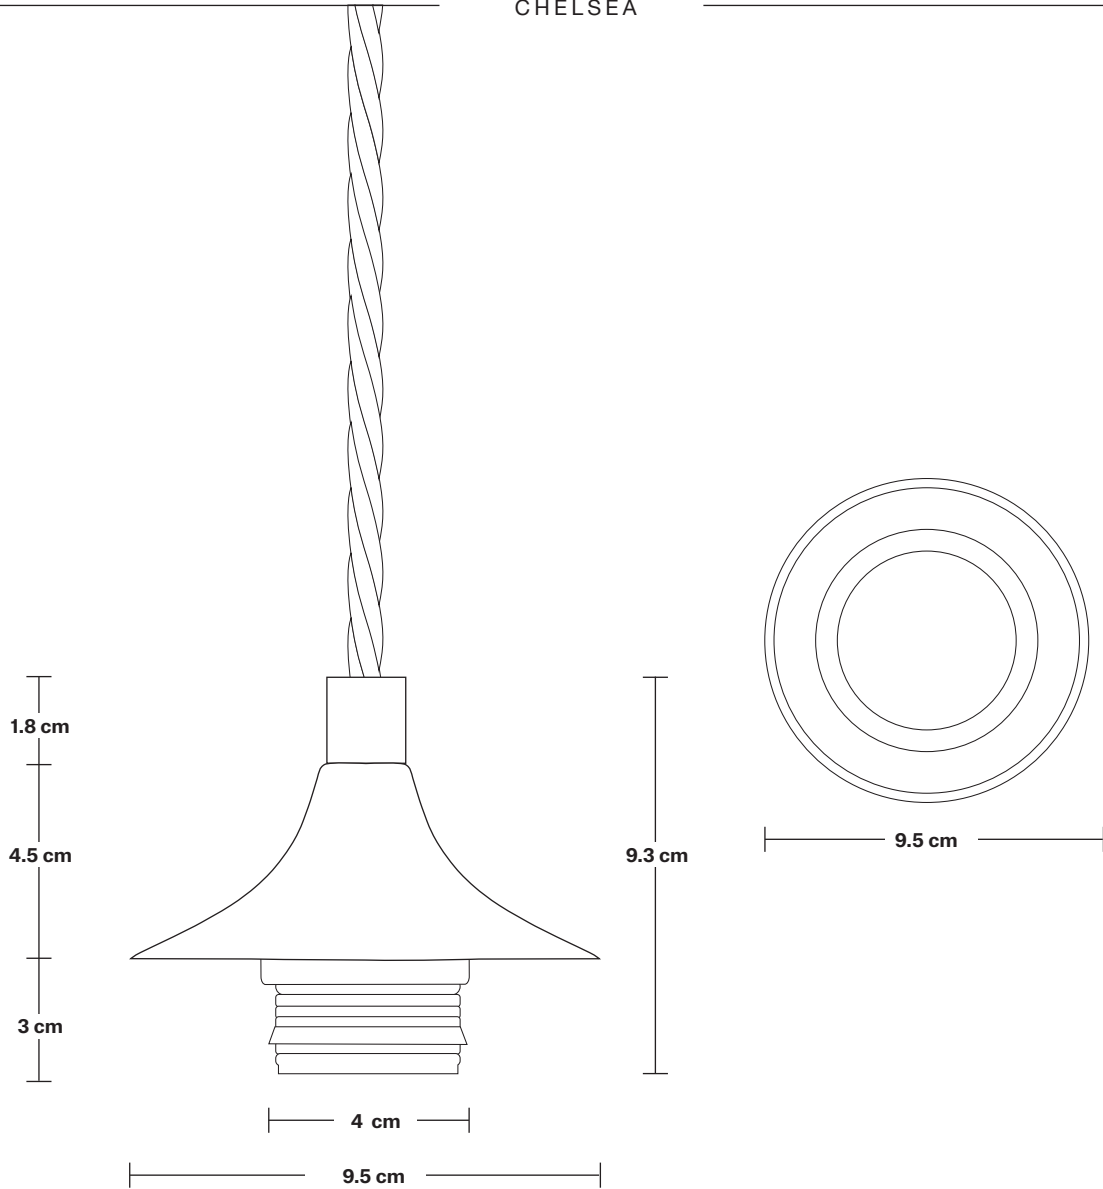

Ready to be installed, installation required.

Wall mount screws not included.

DIMENSIONS

H: 118.5 cm x W: 19.5 cm x D: 28 cm

SHADE DIAMETER: 19.5 cm / 7.7"

SHADE HEIGHT: 11 cm / 4.3"

HOLDER DIAMETER: 9.5 cm / 3.7"

HOLDER HEIGHT: 6.3 cm / 2.3"

ROSE DIAMETER: 7.8 cm / 3.1"

ROSE HEIGHT: 2 cm / 1.8"

Chelsea Cord Set ES E27 Bulb Holder

SPECIFICATIONS

We meet all UK and EU lighting and safety regulations.

Our products are hand finished to ensure an authentic vintage look and therefore they may vary slightly from those shown in the images.

Ready to be installed, installation required.

Wall mount screws not included.

DIMENSIONS

H: 110.3 cm x W: 9.3 cm x D: 9.5 cm

HOLDER DIAMETER: 9.5 cm / 3.7"

HOLDER HEIGHT: 9.3 cm / 3.6"

ROSE DIAMETER: 7.8 cm / 3.1"

DIMENSIONS

H: 11 cm x W: 19.5 cm x D: 19.5 cm

SHADE DIAMETER: 19.5 cm / 7.6"

SHADE HEIGHT: 11 cm / 4.3"