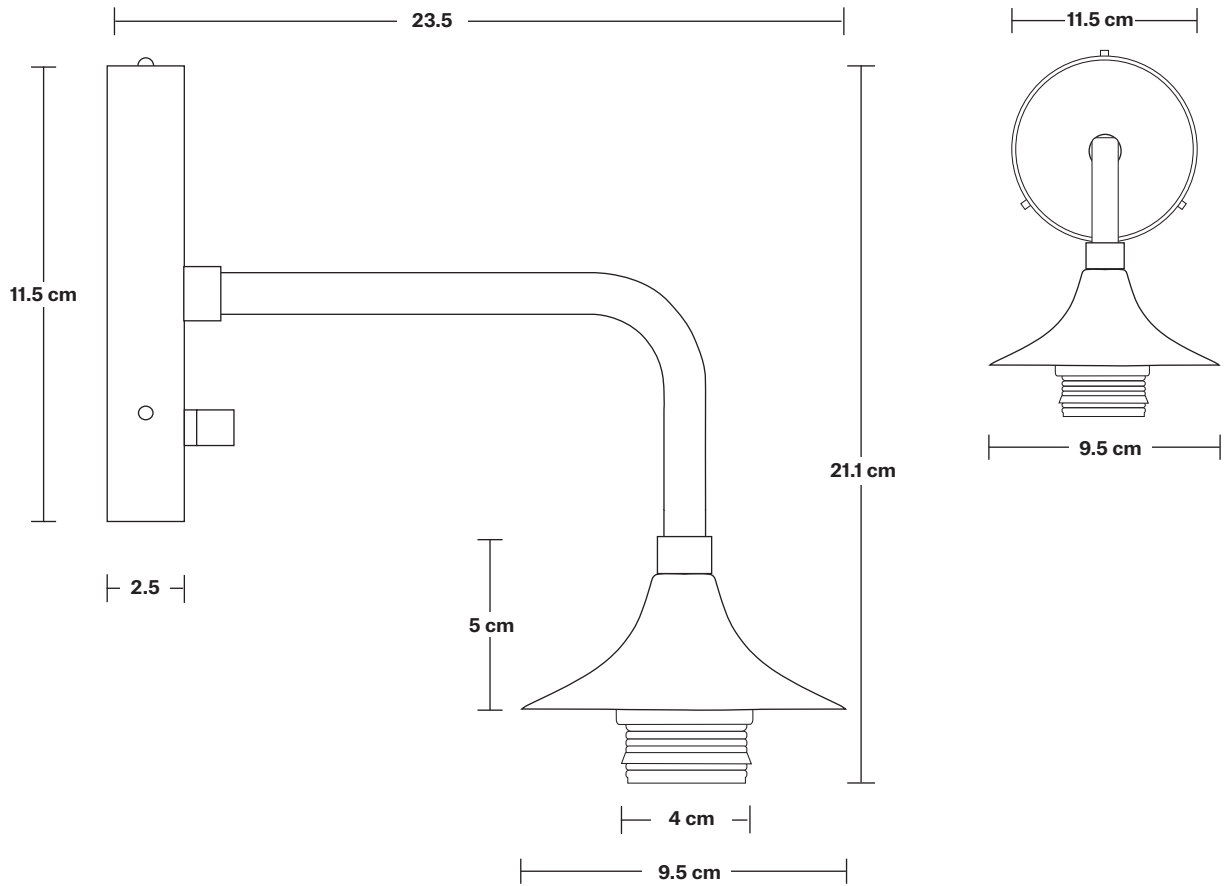

Wall mount screws not included.

DIMENSIONS

H: 27 cm x W: 19.5 cm x D: 28 cm

SHADE DIAMETER: 19.5 cm / 87.6"

SHADE HEIGHT: 11 cm / 4.3"

HOLDER DIAMETER: 9.5 cm / 3.7"

HOLDER HEIGHT: 5.5 cm / 2.1"

HOLDER WIDTH: 11.5 cm / 4.3"

Wall mount screws not included.

DIMENSIONS

H: 21 cm x W: 11.5 cm x D: 23.5 cm

HOLDER DIAMETER: 9.5 cm / 3.7"

HOLDER HEIGHT: 5.5 cm / 2.1"

HOLDER WIDTH: 11.5 cm / 4.3"

19.5 cm

11 cm

4.3 cm

19.5 cm

Glass Dome - 8 Inch - Clear

SPECIFICATIONS

We meet all UK and EU lighting and safety regulations.

Our products are hand finished to ensure an authentic vintage look and therefore they may vary slightly from those shown in the images.

WEIGHT: 0.6 kg

INFORMATION

PRODUCT CODE: GL-D8-CL-SO

FINISHES: Clear.

DIMENSIONS

H: 11 cm x W: 19.5 cm x D: 19.5 cm

SHADE DIAMETER: 19.5 cm / 7.6"

SHADE HEIGHT: 11 cm / 4.3"