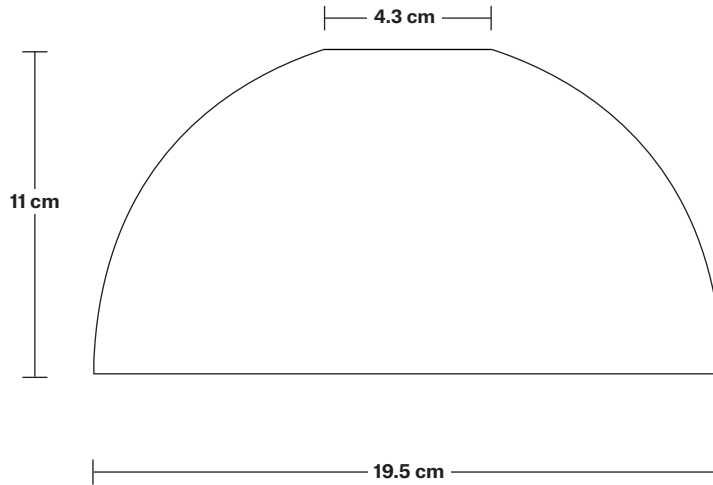

Wall mount screws not included.

DIMENSIONS

H: 27 cm x W: 19.5 cm x D: 28 cm

SHADE DIAMETER: 19.5 cm / 87.6"

SHADE HEIGHT: 11 cm / 4.3"

HOLDER DIAMETER: 9.5 cm / 3.7"

HOLDER HEIGHT: 5.5 cm / 2.1"

HOLDER WIDTH: 11.5 cm / 4.3"

Wall mount screws not included.

DIMENSIONS

H: 21 cm x W: 11.5 cm x D: 23.5 cm

HOLDER DIAMETER: 9.5 cm / 3.7"

HOLDER HEIGHT: 5.5 cm / 2.1"

HOLDER WIDTH: 11.5 cm / 4.3"

19.5 cm

11 cm

4.3 cm

19.5 cm

Glass Dome - 8 Inch - Clear

SPECIFICATIONS

We meet all UK and EU lighting and safety regulations.

Our products are hand finished to ensure an authentic vintage look and therefore they may vary slightly from those shown in the images.

WEIGHT: 0.6 kg

INFORMATION

PRODUCT CODE: GL-D8-CL-SO

FINISHES: Clear.

DIMENSIONS

H: 11 cm x W: 19.5 cm x D: 19.5 cm

SHADE DIAMETER: 19.5 cm / 7.6"

SHADE HEIGHT: 11 cm / 4.3"