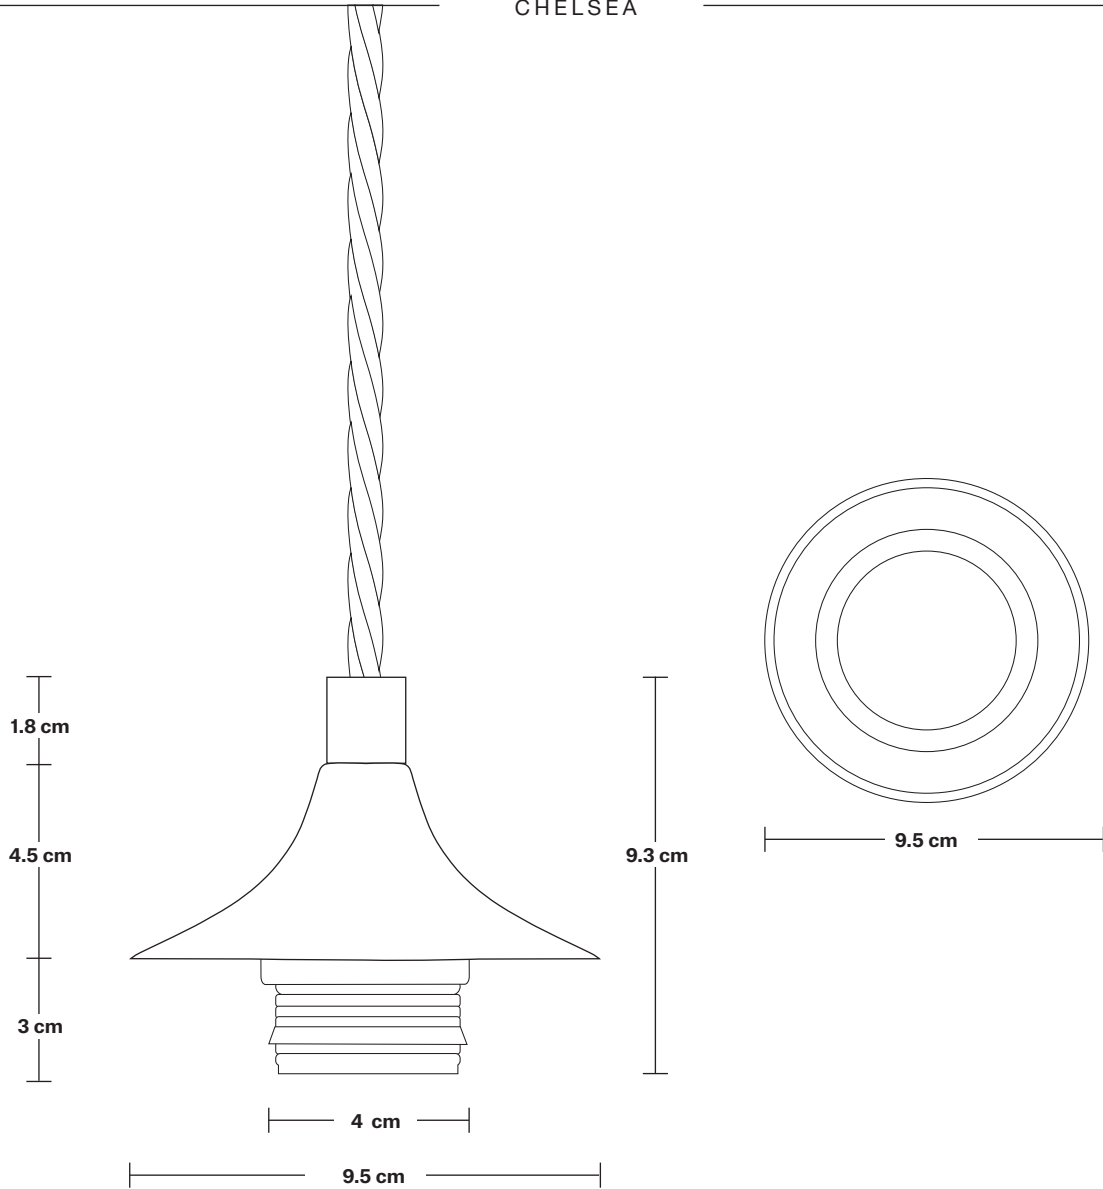

Chelsea Cord Set ES E27 Bulb Holder

SPECIFICATIONS

We meet all UK and EU lighting and safety regulations.

Our products are hand finished to ensure an authentic vintage look and therefore they may vary slightly from those shown in the images.

Bulb Required: Standard screw (E27) fitting, max 40W.

WEIGHT: 0.3 kg

INFORMATION

PRODUCT CODE: CH-CS

FINISHES: Brass, Pewter, Copper, Black, Shiny Bronze, Shiny Black.

FLEX: 1m Black Twisted Fabric Flex.

CEILING ROSE FINISH: Pewter.

Ready to be installed, installation required.

Wall mount screws not included.

DIMENSIONS

H: 110.3 cm x W: 9.3 cm x D: 9.5 cm

HOLDER DIAMETER: 9.5 cm / 3.7"

HOLDER HEIGHT: 9.3 cm / 3.6"

ROSE DIAMETER: 7.8 cm / 3.1"

ROSE HEIGHT: 2 cm / 1.8"