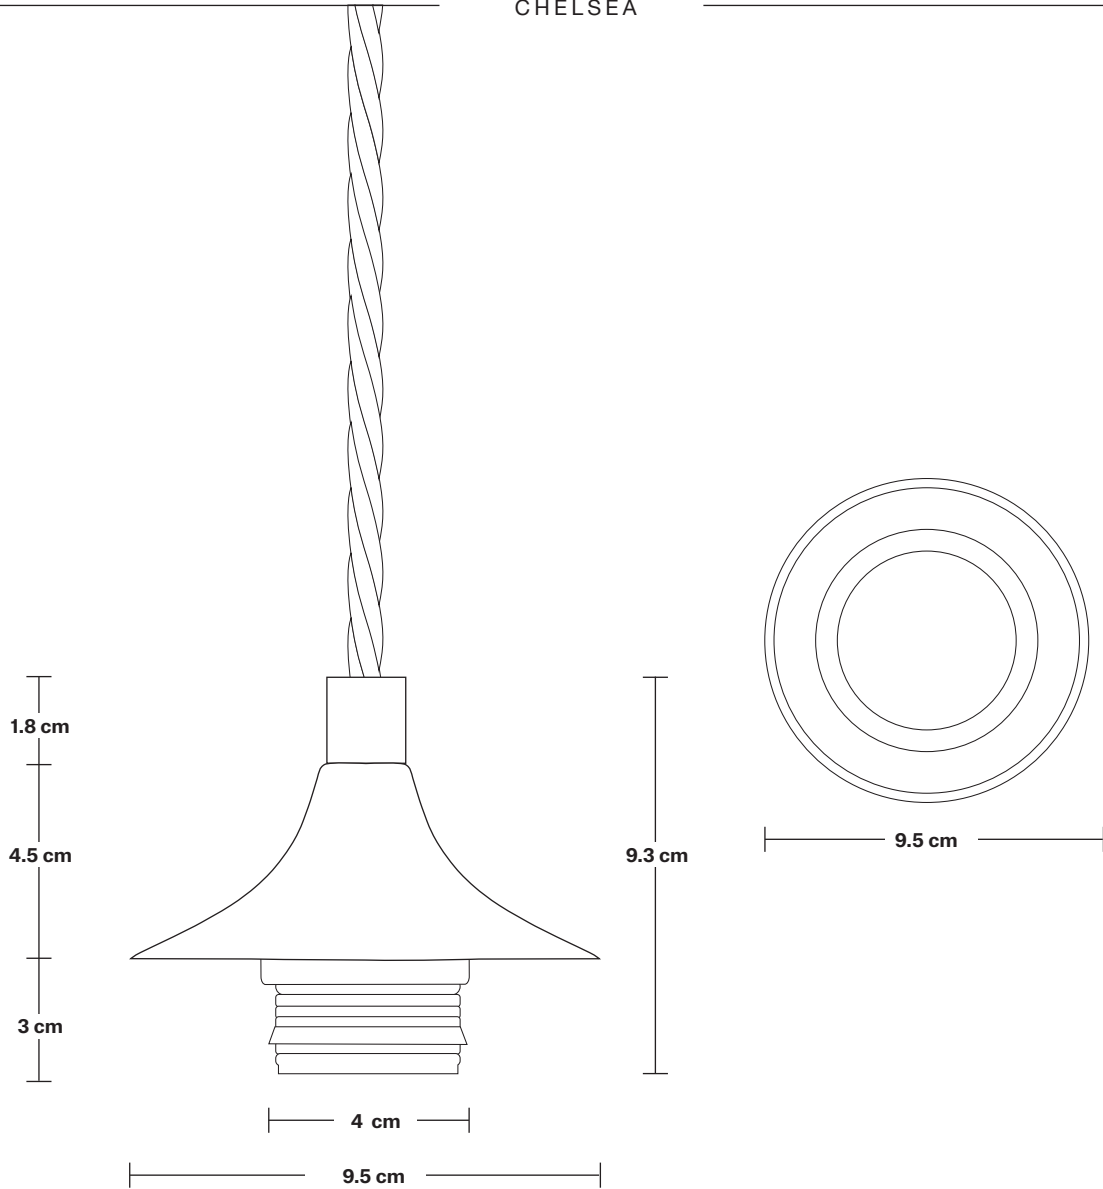

Chelsea Glass Globe Pendant Light - 7 Inch

SPECIFICATIONS	INFORMATION	DIMENSIONS
<p>We meet all UK and EU lighting and safety regulations.</p>	<p>PRODUCT CODE: CH-GL-GLP7-CL</p>	<p>H: 123 cm x W: 17 cm x D: 16 cm</p>
<p>Our products are hand finished to ensure an authentic vintage look and therefore they may vary slightly from those shown in the images.</p>	<p>FINISHES: Clear.</p>	<p>SHADE DIAMETER: 17 cm / 6.6"</p>
<p>Bulb Required: Standard screw (E27) fitting, max 40W.</p>	<p>HOLDER FINISHES: Brass, Black, Pewter, Shiny Bronze, Shiny Black.</p>	<p>SHADE HEIGHT: 16 cm / 6.2"</p>
<p>WEIGHT: 0.9 kg</p>	<p>FLEX: 1m Black Twisted Fabric Flex.</p>	<p>HOLDER DIAMETER: 9.5 cm / 3.7"</p>
	<p>Ready to be installed, installation required.</p>	<p>HOLDER HEIGHT: 6.3 cm / 2.5"</p>
	<p>Wall mount screws not included.</p>	<p>ROSE DIAMETER: 7.8 cm / 3.1"</p>
		<p>ROSE HEIGHT: 2 cm / 1.8"</p>

Ready to be installed, installation required.

Wall mount screws not included.

DIMENSIONS

H: 110.3 cm x W: 9.3 cm x D: 9.5 cm

HOLDER DIAMETER: 9.5 cm / 3.7"

HOLDER HEIGHT: 9.3 cm / 3.6"

ROSE DIAMETER: 7.8 cm / 3.1"

ROSE HEIGHT: 2 cm / 1.8"

SHADE ONLY

17 cm

4.3 cm

16 cm

7.9 cm

Glass Globe - 7 Inch - Clear

SPECIFICATIONS

INFORMATION

PRODUCT CODE: GL-GL7-CL-SO

FINISHES: Clear.

DIMENSIONS

H: 16 cm x W: 17 cm x D: 17 cm

SHADE DIAMETER: 17 cm / 6.6"

SHADE HEIGHT: 16 cm / 6.2"

INDUSTVILLE