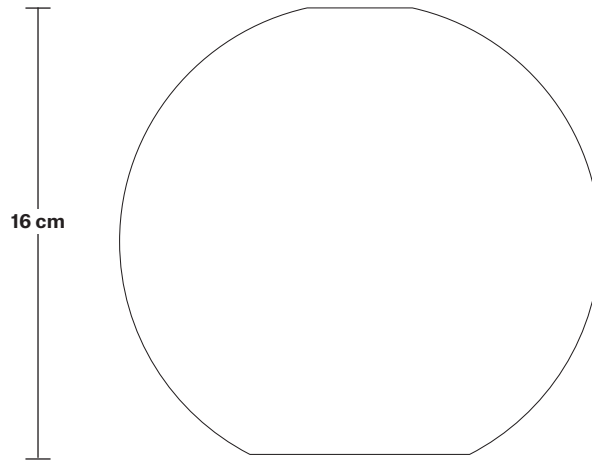

Wall mount screws not included.

DIMENSIONS

H: 32.5 cm x W: 17 cm x D: 26 cm

SHADE DIAMETER: 17 cm / 6.6"

SHADE HEIGHT: 16 cm / 6.2"

HOLDER DIAMETER: 9.5 cm / 3.7"

HOLDER HEIGHT: 5.5 cm / 2.1"

HOLDER WIDTH: 11.5 cm / 4.3"

Wall mount screws not included.

DIMENSIONS

H: 21 cm x W: 11.5 cm x D: 23.5 cm

HOLDER DIAMETER: 9.5 cm / 3.7"

HOLDER HEIGHT: 5.5 cm / 2.1"

HOLDER WIDTH: 11.5 cm / 4.3"

SHADE ONLY

17 cm

4.3 cm

16 cm

7.9 cm

Smoked Glass Globe - 7 Inch - Mocha

SPECIFICATIONS

We meet all UK and EU lighting and safety regulations.

Our products are hand finished to ensure an authentic vintage look and therefore they may vary slightly from those shown in the images.

WEIGHT: 0.5 kg

INFORMATION

PRODUCT CODE: SGL-GL7-MO-SO

FINISHES: Mocha.

DIMENSIONS

H: 16 cm x W: 17 cm x D: 17 cm

SHADE DIAMETER: 17 cm / 6.6"

SHADE HEIGHT: 16 cm / 6.2"