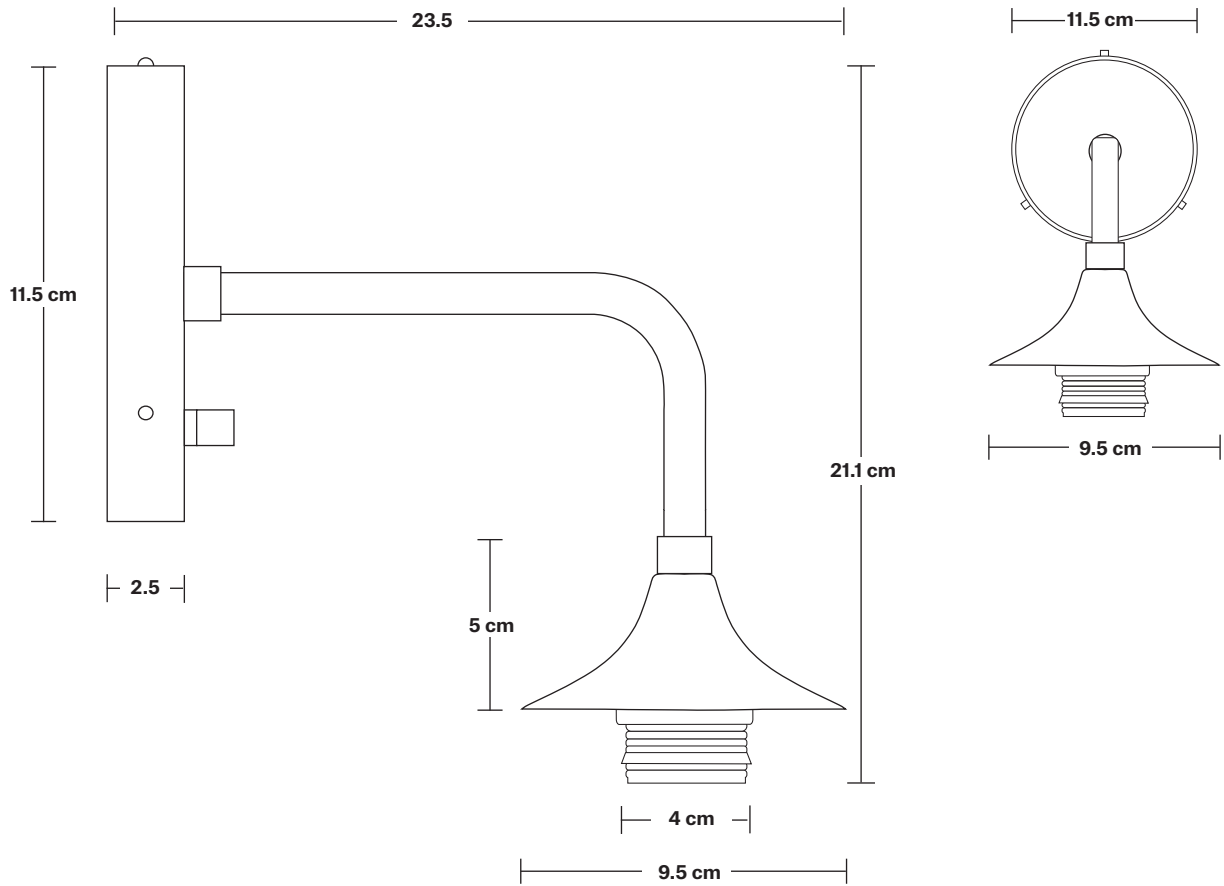

Bulb Required: Standard screw (E27) fitting, max 40W.

WEIGHT: 0.97 kg

INFORMATION

PRODUCT CODE: CH-SGL-GLWL7-MO

FINISHES: Mocha.

HOLDER FINISHES: Brass, Black, Pewter, Shiny Bronze, Shiny Black.

Ready to be installed, installation required.

Wall mount screws not included.

DIMENSIONS

H: 32.5 cm x W: 17 cm x D: 26 cm

SHADE DIAMETER: 17 cm / 6.6"

SHADE HEIGHT: 16 cm / 6.2"

HOLDER DIAMETER: 9.5 cm / 3.7"

HOLDER HEIGHT: 5.5 cm / 2.1"

HOLDER WIDTH: 11.5 cm / 4.3"

Wall mount screws not included.

DIMENSIONS

H: 21 cm x W: 11.5 cm x D: 23.5 cm

HOLDER DIAMETER: 9.5 cm / 3.7"

HOLDER HEIGHT: 5.5 cm / 2.1"

HOLDER WIDTH: 11.5 cm / 4.3"

SHADE ONLY

17 cm

WEIGHT: 0.5 kg

INFORMATION

PRODUCT CODE: SGL-GL7-MO-SO

FINISHES: Mocha.

DIMENSIONS

H: 16 cm x W: 17 cm x D: 17 cm

SHADE DIAMETER: 17 cm / 6.6"

SHADE HEIGHT: 16 cm / 6.2"