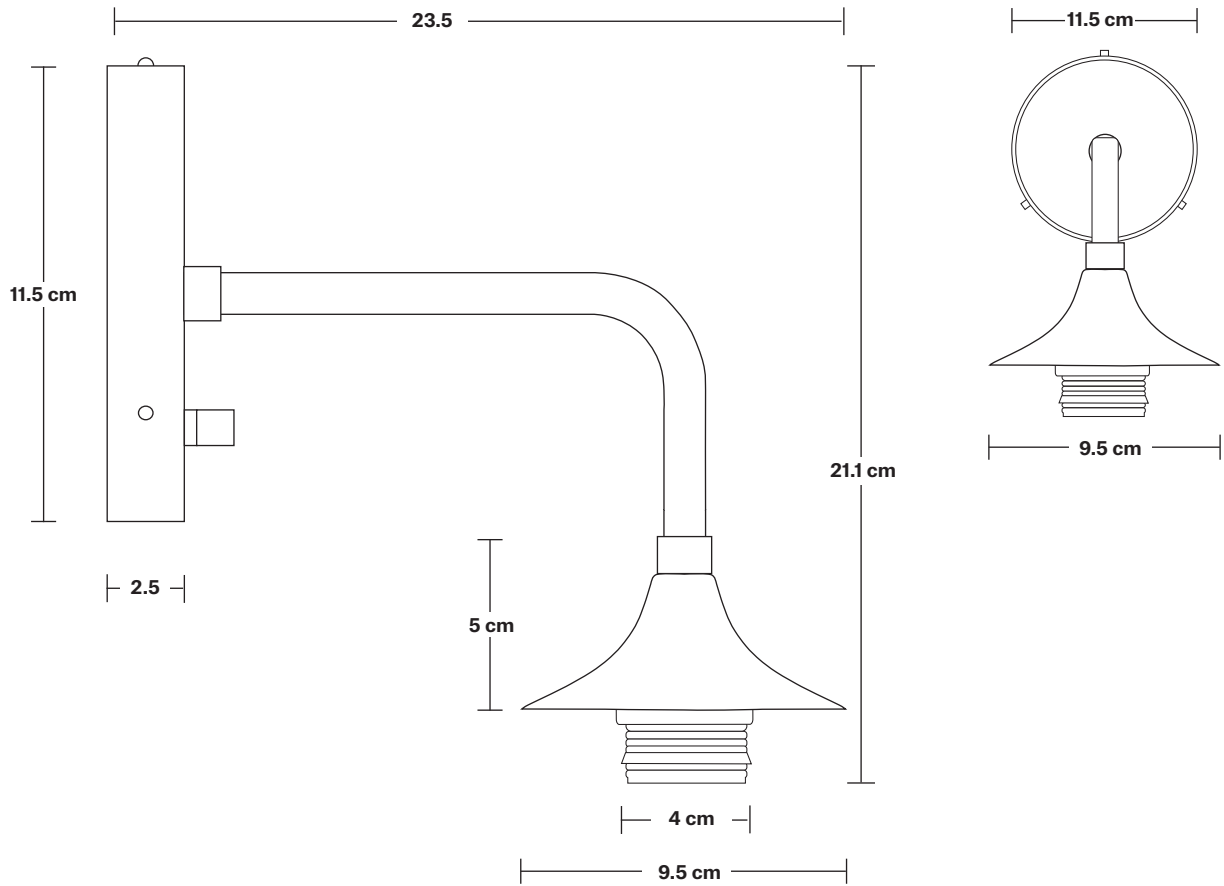

Wall mount screws not included.

DIMENSIONS

H: 32.5 cm x W: 17 cm x D: 26 cm

SHADE DIAMETER: 17 cm / 6.6"

SHADE HEIGHT: 16 cm / 6.2"

HOLDER DIAMETER: 9.5 cm / 3.7"

HOLDER HEIGHT: 5.5 cm / 2.1"

HOLDER WIDTH: 11.5 cm / 4.3"

Wall mount screws not included.

DIMENSIONS

H: 21 cm x W: 11.5 cm x D: 23.5 cm

HOLDER DIAMETER: 9.5 cm / 3.7"

HOLDER HEIGHT: 5.5 cm / 2.1"

HOLDER WIDTH: 11.5 cm / 4.3"

SHADE ONLY

17 cm

4.3 cm

16 cm

7.9 cm

Glass Globe - 7 Inch - Clear

SPECIFICATIONS

We meet all UK and EU lighting and safety regulations.

Our products are hand finished to ensure an authentic vintage look and therefore they may vary slightly from those shown in the images.

WEIGHT: 0.5 kg

INFORMATION

PRODUCT CODE: GL-GL7-CL-SO

FINISHES: Clear.

DIMENSIONS

H: 16 cm x W: 17 cm x D: 17 cm

SHADE DIAMETER: 17 cm / 6.6"

SHADE HEIGHT: 16 cm / 6.2"