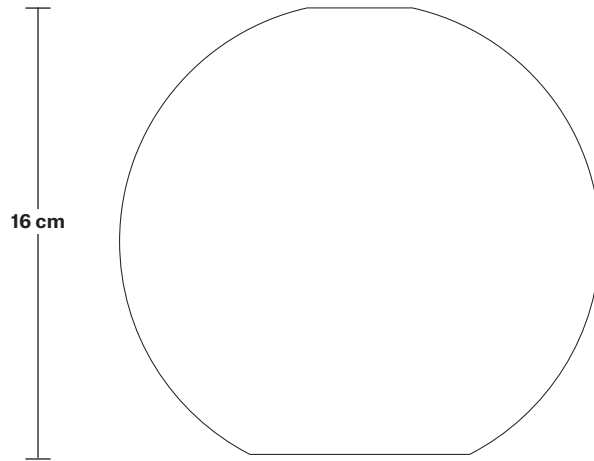

Wall mount screws not included.

DIMENSIONS

H: 32.5 cm x W: 17 cm x D: 26 cm

SHADE DIAMETER: 17 cm / 6.6"

SHADE HEIGHT: 16 cm / 6.2"

HOLDER DIAMETER: 9.5 cm / 3.7"

HOLDER HEIGHT: 5.5 cm / 2.1"

HOLDER WIDTH: 11.5 cm / 4.3"

Wall mount screws not included.

DIMENSIONS

H: 21 cm x W: 11.5 cm x D: 23.5 cm

HOLDER DIAMETER: 9.5 cm / 3.7"

HOLDER HEIGHT: 5.5 cm / 2.1"

HOLDER WIDTH: 11.5 cm / 4.3"

SHADE ONLY

17 cm

4.3 cm

16 cm

7.9 cm

Glass Globe - 7 Inch - Clear

SPECIFICATIONS

We meet all UK and EU lighting and safety regulations.

Our products are hand finished to ensure an authentic vintage look and therefore they may vary slightly from those shown in the images.

WEIGHT: 0.5 kg

INFORMATION

PRODUCT CODE: GL-GL7-CL-SO

FINISHES: Clear.

DIMENSIONS

H: 16 cm x W: 17 cm x D: 17 cm

SHADE DIAMETER: 17 cm / 6.6"

SHADE HEIGHT: 16 cm / 6.2"