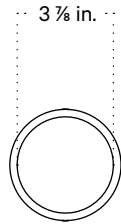

Front View

Side View

Front View: Ceiling Installation

Isometric View