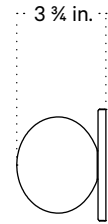

In Common With

Orb 4 Surface Mount, Slim
Technical Specifications

Orb 4 Surface Mount, Slim

Technical Specifications

Materials	Steel or brass, glass
Product weight	1 lb
Lead time	Painted metal: 3 days Brass: 2 weeks
Bulbs included (1)	G9 / 110 V / 3.0 W / 300 lm 2700 K / dimmable
Dimmer	TRIAC
Max wattage	10 W
Certifications	UL listed, damp-rated, ADA compliant

Updated March 6, 2023

Front View

Side View

Front View: Ceiling Installation

Isometric View

Finish Options

Brass, glass, and ceramic samples made or finished by hand may exhibit variability. Available for purchase at incommonwith.com/finishes.