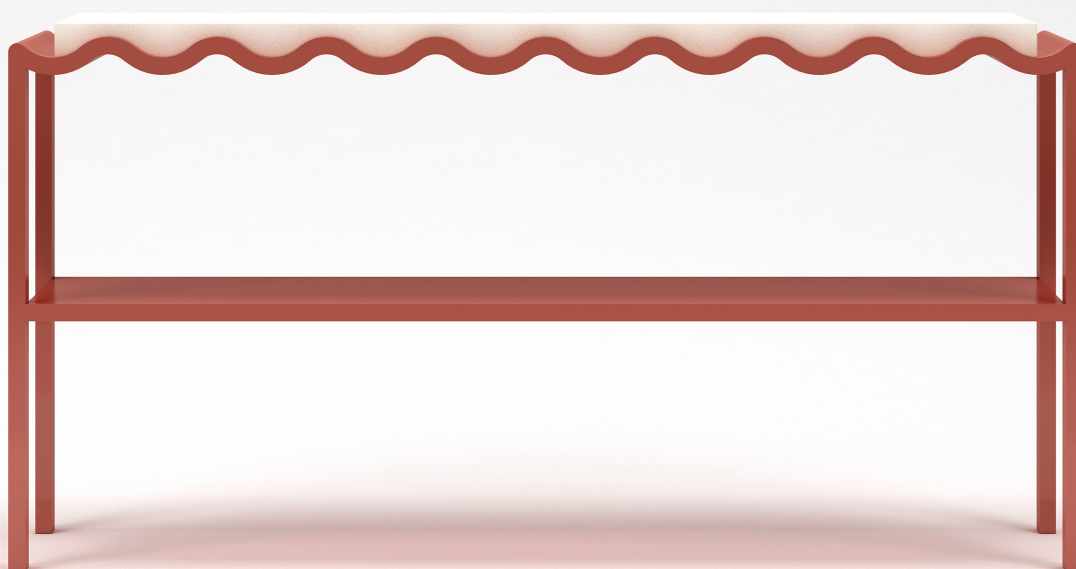

STUDIOTWENTYSEVEN

AUJON CONSOLE BY **MAXIME BOUTILLIER** EXCLUSIVELY FOR STUDIOTWENTYSEVEN
LIMITED EDITION 30
SIGNED, SERIAL NUMBER AND CERTIFICATE OF AUTHENTICITY
MÉANDRE COLLECTION

CHAUVIGNY STONE TOP WITH HONED FINISH
LACQUERED WOOD BASE IN RED, BLUE OR GREEN WITH GLOSSY FINISH
PRODUCTION TIME 14 WEEKS
MADE IN FRANCE

IN H 31.5 W 61.8 D 17.7
CM H 80 W 157 D 45