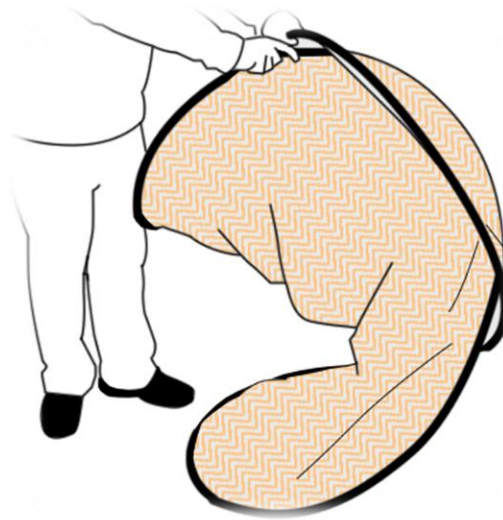

**PIXAPRO® 5-in-1 & 7-in-1 Large Collapsible Reflector
Folding Instructions**

How to Fold:

1. Hold your PIXAPRO® Large Collapsible Reflector at one of the shorter ends, keeping one hand at either side of the background.

2. Holding the ends of the PIXAPRO® Large Collapsible Reflector firmly, bring your hands together folding the background in half.

PIXAPRO® 5-in-1 & 7-in-1 Large Collapsible Reflector Folding Instructions

3. Tuck the right hand side of the PIXAPRO® Large Collapsible Reflector into the left hand side.

4. Push the folded ends forward and the Reflector will collapse, allowing the background to be placed in the carry bag.