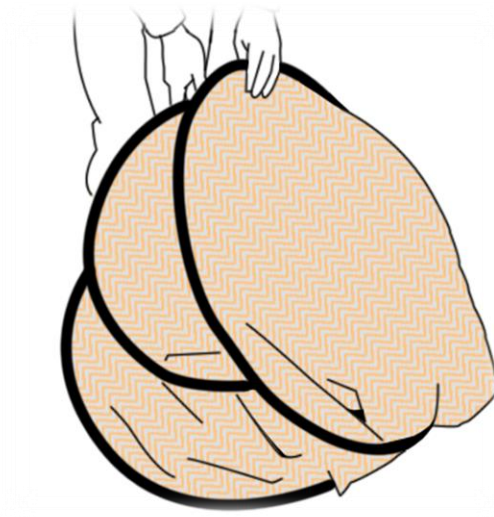

**PIXAPRO® 5-in-1 & 7-in-1 Large Collapsible Reflector
Folding Instructions**

How to Fold:

1. Hold your PIXAPRO® Large Collapsible Reflector at one of the shorter ends, keeping one hand at either side of the background.

2. Holding the ends of the PIXAPRO® Large Collapsible Reflector firmly, bring your hands together folding the background in half.

PIXAPRO® 5-in-1 & 7-in-1 Large Collapsible Reflector Folding Instructions

3. Tuck the right hand side of the PIXAPRO® Large Collapsible Reflector into the left hand side.

4. Push the folded ends forward and the Reflector will collapse, allowing the background to be placed in the carry bag.