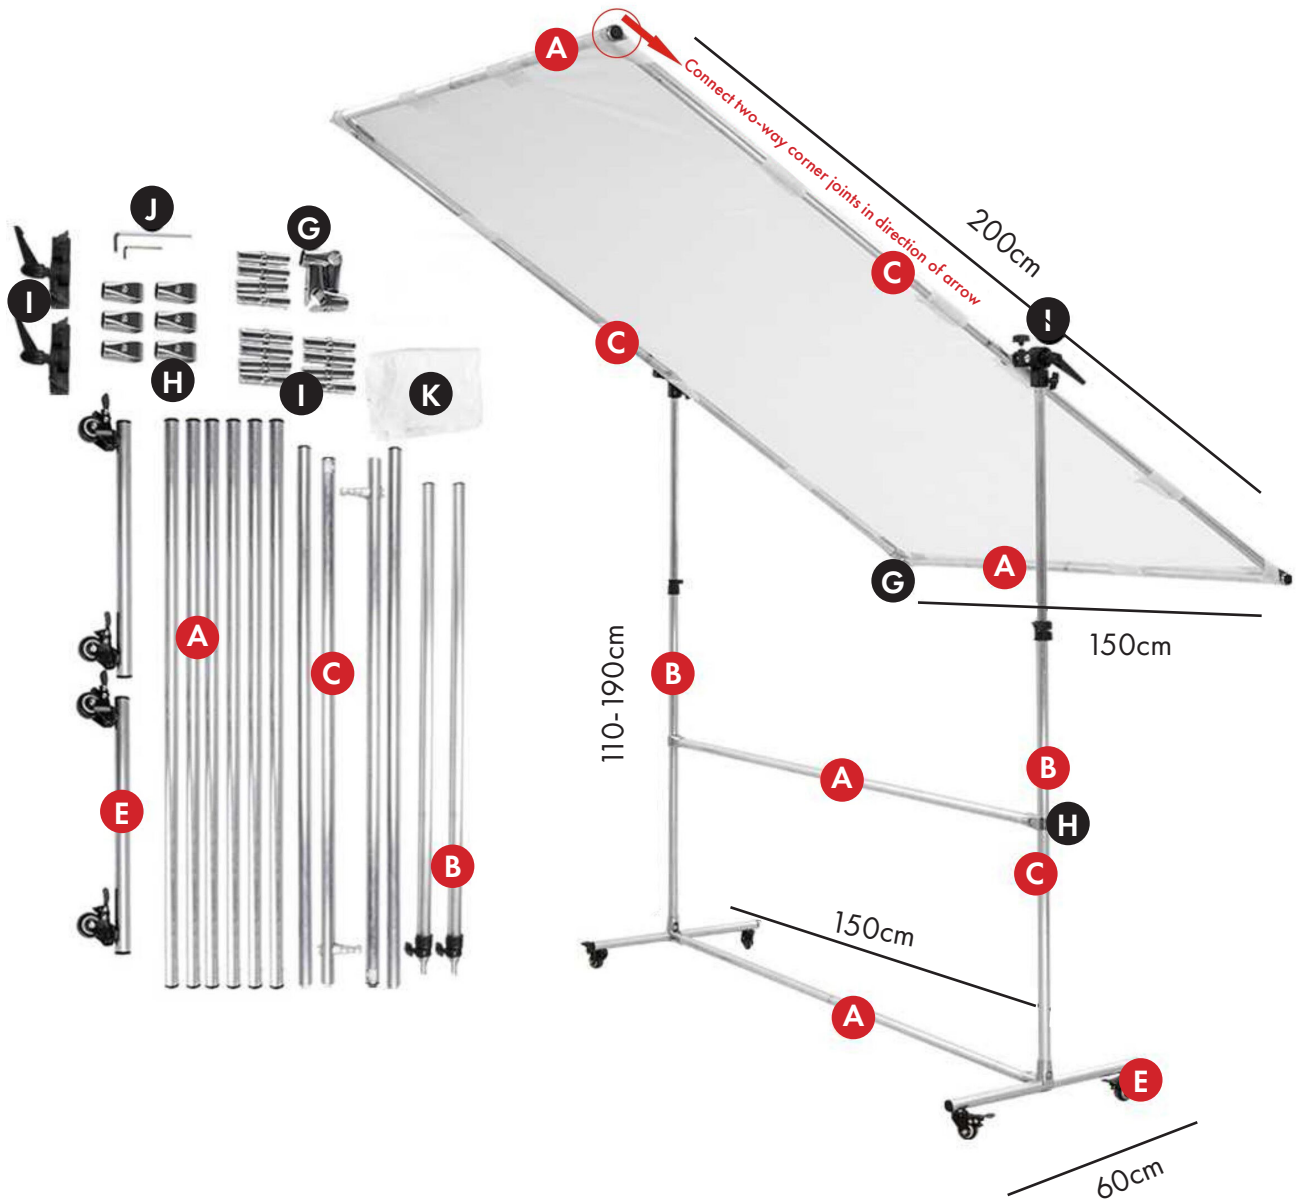

# 150x200cm Scrim with Stand and Locking Wheels Assembly Guide

- A** 75cm Metal Bracket (×8)
- B** 75cm Telescopic Metal Bracket (×2)
- C** Metal Adapter Bracket (×4)
- E** 50cm Caster Bracket (×2)
- G** Triangular Connectors (×2)
- H** Right Angle Connector (×6)
- I** Bracket Connection Accessories (×6)
- J** Allen Keys (×2)
- K** Diffusion Material (×1)