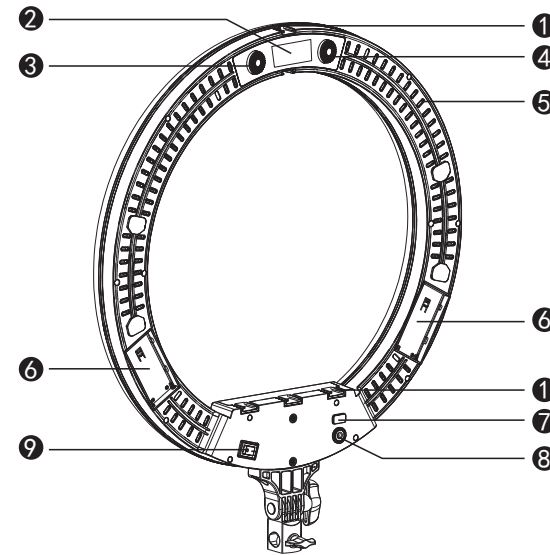

● Product Information

This 19" LED Ring Light is an ideal way to achieve soft, nearly shadowless light quality that's flattering to skin, makeup, and close-up portraiture. The light's RGB mode features 360 selectable colours. You can make these adjustments locally from the fixture or remotely. You may recharge your smartphone via the 5V2A USB port while shooting. The light intensity from 10-100% is controlled by a simple dial, and color temperature is adjustable from 3200K-5600K. The Ringlight has dual power design, it comes with UL certified power adapter and accept 110V-240V voltage, and the battery mounts accept Sony type NP-F750/970 batteries.

● Model Parameter List

Output Power	60W
Luminous Flux	4800LM
LED Quantity	White LED 432PCS/RGB LED 108 PCS
Color Temperature	3200-5600Continuous adjustment
Color Change	0-360°
Light Source	(0.5W SMD LED/1.5W RGB LED bulbs)
Color rendering index	≥95
Dimmer	10%-100%
Remote Control	99 channels 2.4G wireless remote control
Lithium Battery Type	NP-F750/NP-F960*2
DC power input	DC13-19V
Adapter	DC15V 4A
Size	Outer diameter 485mm, Inner diameter 390mm, Thickness 45mm

● Overview

- ① Shoe cover
  - ② LED display
  - ③ Dial to adjust color temperature / Special effect
2. **Special Effect Mode :**
   In CCT mode, press knob ③ for 2 seconds to go to special effect mode.
   F1: Paparazzi   F2: Fireworks   F3: Faulty bubble
   F4: Thunder flash   F5: TV
3. In RGB mode, press knob ③ for 2 seconds to go to special effect mode.
   F1: Alarm lamp   F2: Colors circulation   F3: SOS
   F4: KTV   F5: Fire
- ④ Dimmer / RGB mode / remote channel
  - ⑤ Vents
  - ⑥ Battery mount
  - ⑦ USB
  - ⑧ Power socket
  - ⑨ Power Off/ adapter switch / battery switch