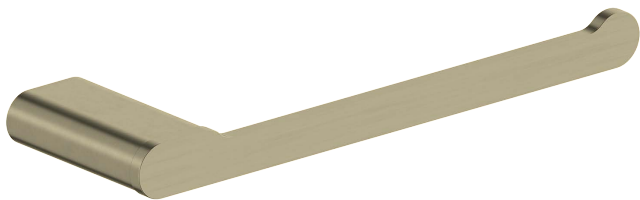

# Alby Hand Towel Rail Brushed Gold

HOP-ALB-114-BG

15 Year  
Warranty

## Specification

Brand	House Of Piccadilly
Range	Alby
Product code	HOP-ALB-114-BG
Finish/Colour	Brushed Gold
Product type	Hand Towel Rail
Material	Brass

## Box Content

Hand Towel Rail

## Specification

Brand	House Of Piccadilly
Range	Alby
Product code	HOP-ALB-114-GB
Finish/Colour	Gunmetal Brushed
Product type	Hand Towel Rail
Material	Brass