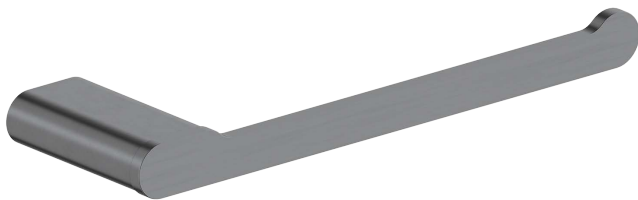

# Alby Hand Towel Rail Brushed Gold

HOP-ALB-114-BG

15 Year  
Warranty

## Specification

Brand	House Of Piccadilly
Range	Alby
Product code	HOP-ALB-114-BG
Finish/Colour	Brushed Gold
Product type	Hand Towel Rail
Material	Brass

## Drawing

## Specification

Brand	House Of Piccadilly
Range	Alby
Product code	HOP-ALB-114-GB
Finish/Colour	Gunmetal Brushed
Product type	Hand Towel Rail
Material	Brass