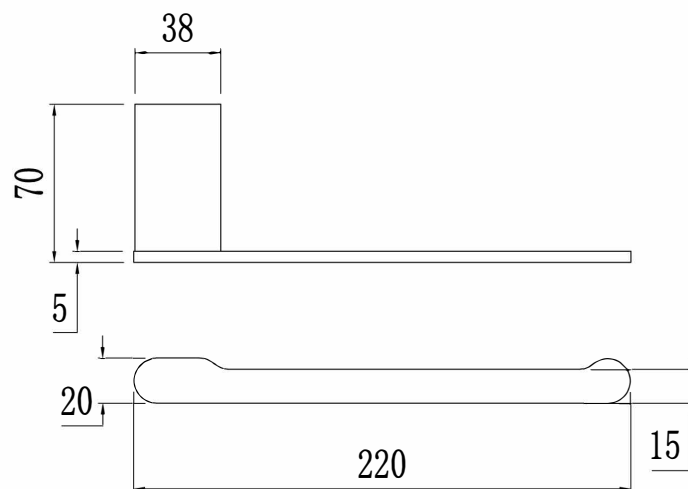

Alby Hand Towel Rail Brushed Gold

HOP-ALB-114-BG

15 Year
Warranty

Specification

Brand	House Of Piccadilly
Range	Alby
Product code	HOP-ALB-114-BG
Finish/Colour	Brushed Gold
Product type	Hand Towel Rail
Material	Brass

Box Content

Hand Towel Rail

Drawing