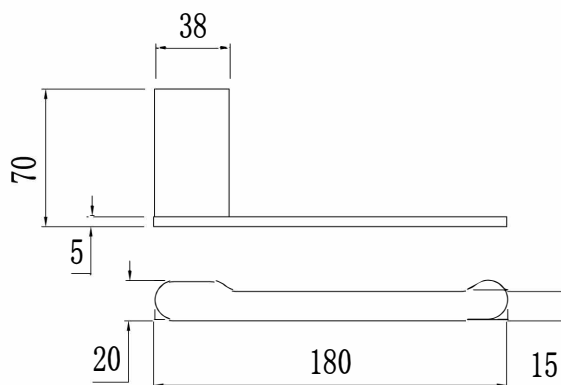

Alby Toilet Paper Holder Brushed Gold

HOP-ALB-112-BG

15 Year
Warranty

Specification

Brand	House Of Piccadilly
Range	Alby
Product code	HOP-ALB-112-BG
Finish/Colour	Brushed Gold
Product type	Toilet Paper Holder
Material	Brass

Box Content

Toilet Paper Holder

Drawing