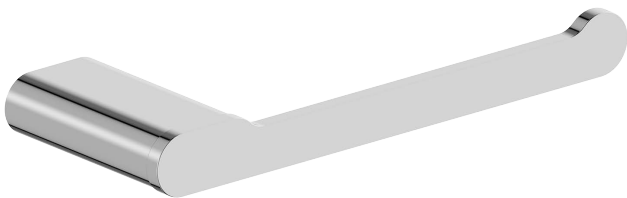

Alby Toilet Paper Holder Polished Chrome

HOP-ALB-112-PC

15 Year
Warranty