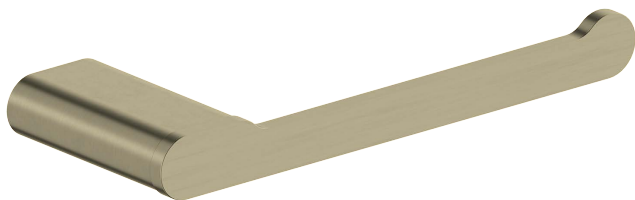

# Alby Toilet Paper Holder Brushed Gold

HOP-ALB-112-BG

15 Year  
Warranty

## Specification

Brand	House Of Piccadilly
Range	Alby
Product code	HOP-ALB-112-BG
Finish/Colour	Brushed Gold
Product type	Toilet Paper Holder
Material	Brass

## Box Content

Toilet Paper Holder

### Specification

Brand	House Of Piccadilly
Range	Alby
Product code	HOP-ALB-112-GB
Finish/Colour	Gunmetal Brushed
Product type	Toilet Paper Holder
Material	Brass