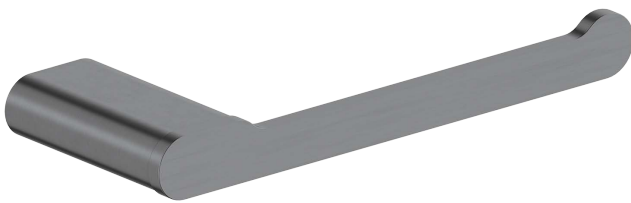

Box Content

Toilet Paper Holder